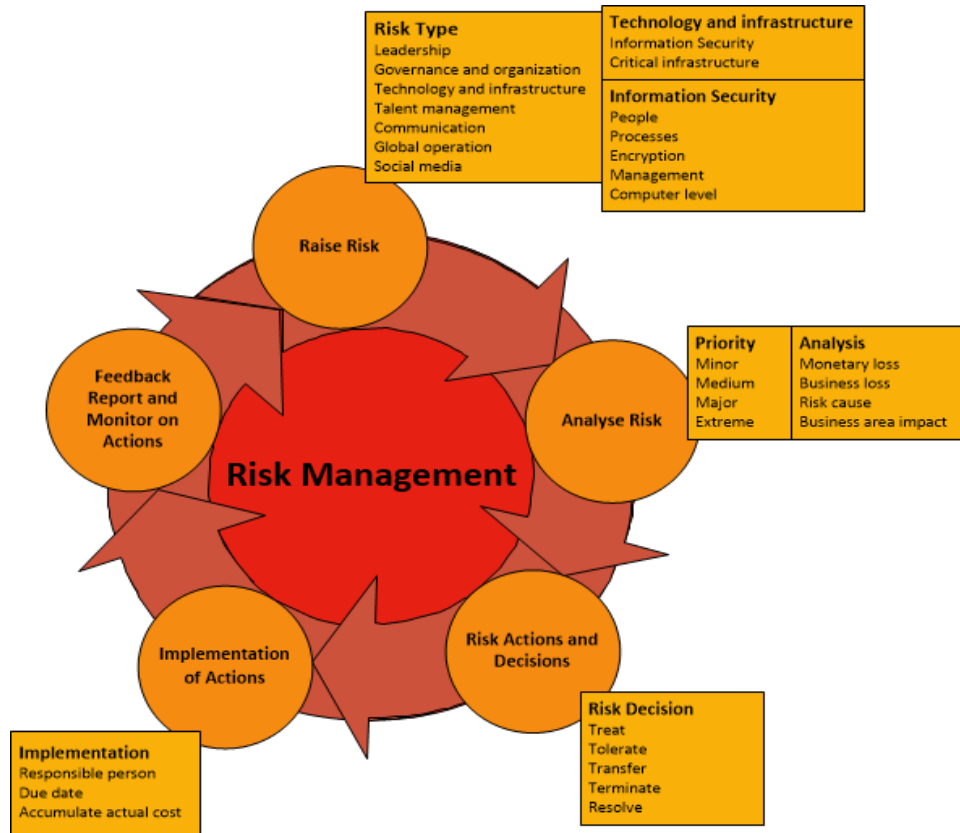

Key features include:

- Identify and assess risk to the achievement of your business objectives
- Assess the effectiveness and efficiency of current risk responses against the full breadth of strategic, operational, financial and compliance risks
- Reduce cost and improve effectiveness of governance, risk and compliance activities
- Evaluate the effectiveness of your risk culture
- Align risk strategy with performance
- Support development of risk transfer strategies

		RISK ASSESSMENT					
IMPACT	Catastrophic			1			
	Major		12		2	8	
	Moderate		4	10	7	3	6
	Minor	16	9	12			5
	Negligible	15					
		Rare	Unlikely	Possible	Likely	Almost Certain	
		LIKELIHOOD					

Purple Window

For more information about Purple Window and Purple EAM modules visit property.purple-window.com

Certified for Microsoft Dynamics
Purple Window is a Microsoft Partner

Enterprise Risk Management (ERM)

Integrated Risk Management

Key benefits include:

- An ERM which is running on the same platform as your ERP - 100% integrated with your backbone.
- One central version of the truth.
- Enablement and creation of a risk focused culture.
- Easy to identify, register, manage and track all risk related incidents throughout a centralized or decentralized organization.
- Standardized risk management and reporting.
- Effective use of corporate resources.
- Regulatory compliance
- Improved stakeholder visibility