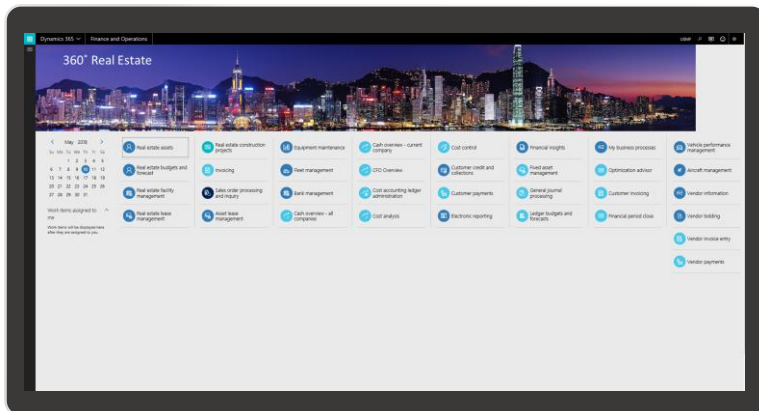

## One solution for all residential types

The residential module delivers end-to-end management functionality for all single and multi-family homes.