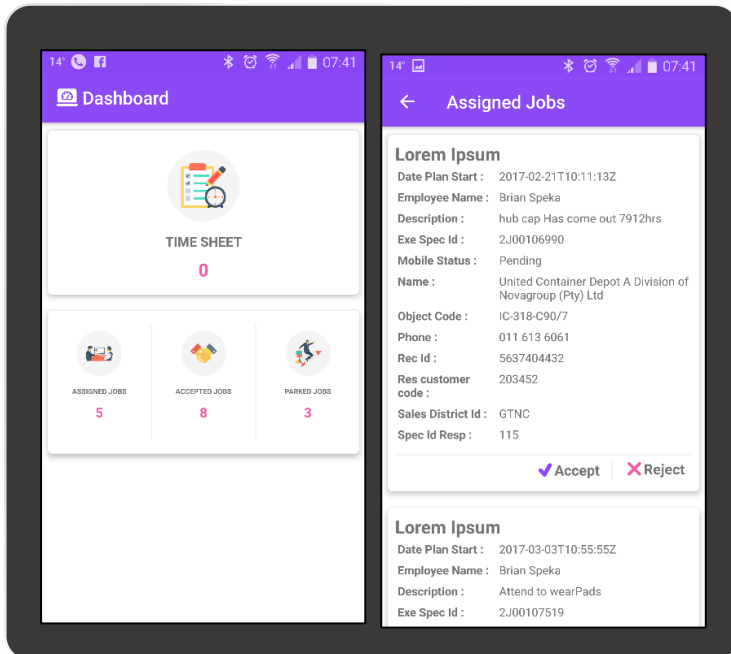

Purple Real Estate Mobile Workforce

Effective portfolio management must be mobile

The mobile workforce module enables mobility across portfolios, services, maintenance and delivery organisation.

Key features include:

- The mobile portfolio manager has visibility of:
 - Property inspection and service history
 - Lease contract information
 - Lease expiry information
 - Tenant detail
 - Incidents at a property
- Service and Technical workers can:
 - Get notified when new work has been allocated.
 - Receive and accept tasks for
 - Maintenance
 - Inspections
 - Safety
 - Support
 - Cleaning
 - Get directed via maps to the specific location.
 - Execute tasks, feedback labour, spares and other resources used.
 - Get electronic signature for work completed
 - Take pictures and attach to work completed.
 - Get full history of a property
 - Order spares and other support resources via the mobile.