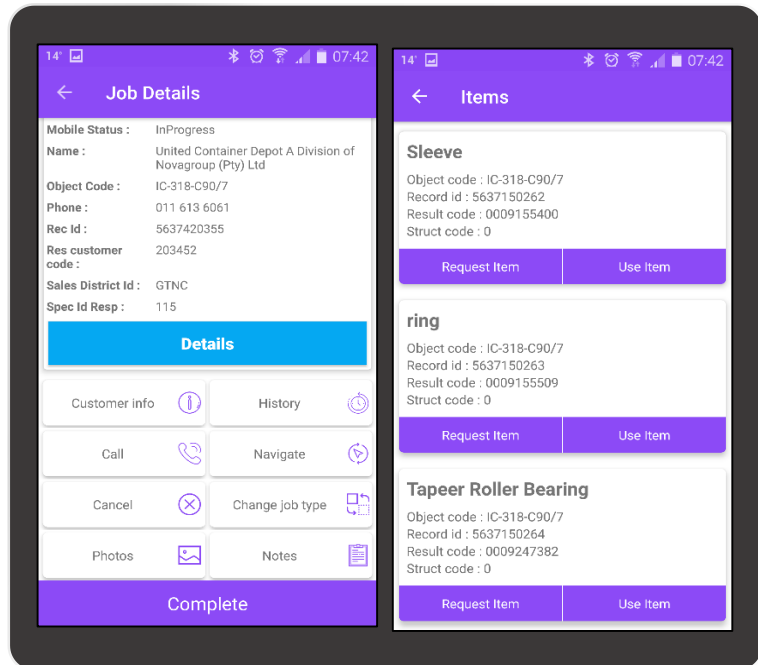

Mobile Workforce

The mobile worker can accept, plan, execute and feedback on his smartphone.

Key benefits include:

- 360° visibility and control of the entire portfolio and workforce.
- Reduce service, inspection and maintenance costs
- Reduce labour costs
- Increase team productivity
- Increase asset utilisation and availability
- Reduce stock levels
- Track key equipment, team KPIs
- Increase asset profitability
- Minimize downtime
- Increase team profitability
- More effective work planning
- The mobile solution is platform independent and runs on any smartphone, tablet or browser.

Being Mobile is Everything

Competitive Real Estate operations must mobilize portfolio, service and contract teams.

Purple Window

For more information about Purple Window and Purple Real Estate modules visit property.purple-window.com

Purple Window is an SIS Global Company
Certified for Microsoft Dynamics
President's Club for Microsoft Dynamics