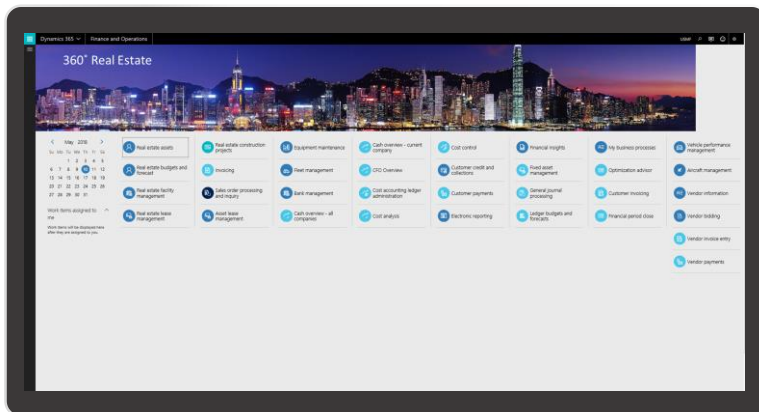

Key features include:

- Support different Miscellaneous property types such as:
 - hotels
 - medical
 - hospitality
 - Self-storage centres
- Best practice templates to simply, standardise and fast-track the creation of lease agreements, SLA agreements and maintenance tasks.
- Integrated contract lifecycle module.
- Integrated facility management
- Other integrated modules include:
 - Lease Management
 - Finance General Ledger
 - Vendor & Trade Agreements
 - Tennant Management
 - Mobile workforce
- The office solution has been developed in Microsoft's Dynamics 365 platform and offer superior scalability, one integrated platform and ease of use.
- A HTML5 based mobile applications available for all out of office activities.