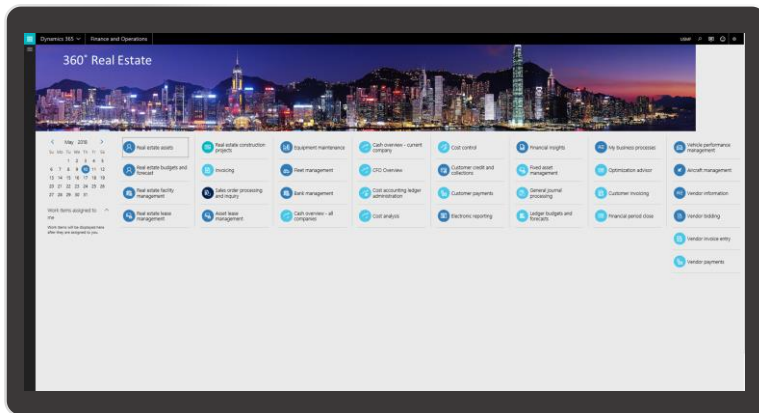

360° Real Estate Industrial Property Management

One solution for all industrial types

One solution for property operators, tenants and owners to manage leases, cost recoveries, inspections, maintenance, safety, accounting and purchasing.