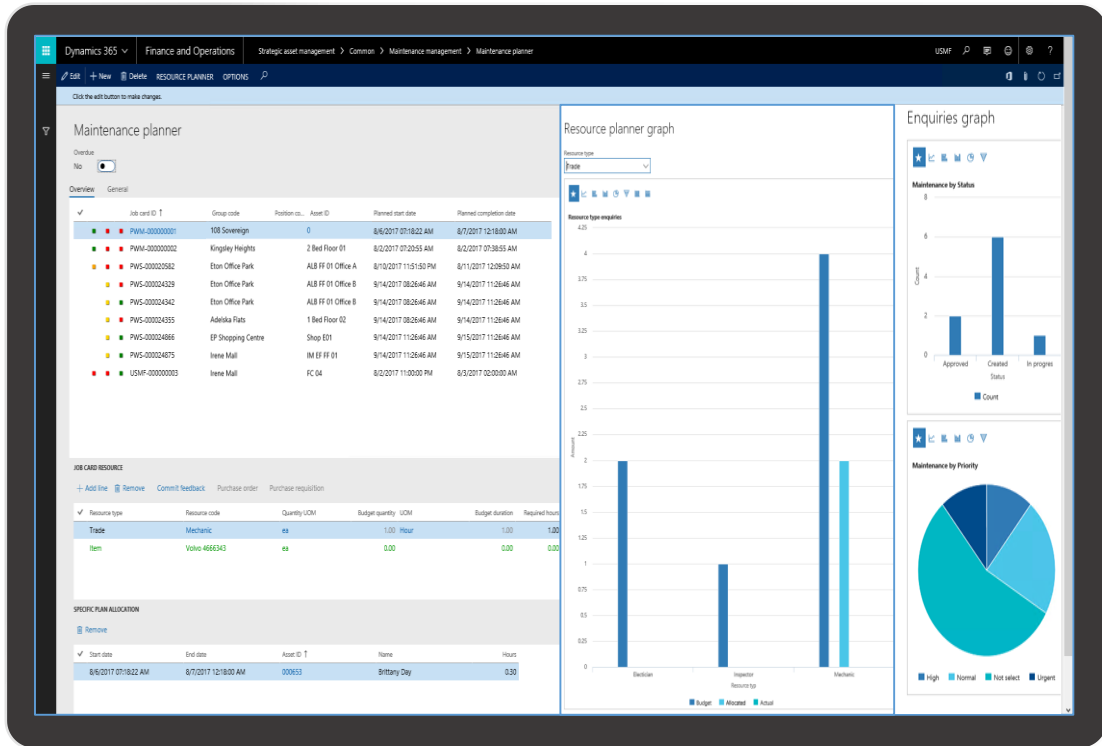

360° Real Estate Facility Management

Improve asset availability
Facility management focus on
delivering high asset availability for
optimized utilization and revenue.

Key features include:

- Facility management and compliance for operational service, inspections and maintenance.
- Tasks can be allocated to available internal and external resources.
- Comprehensive best practice (template) model for easy work order creation and budget vs actual comparison.
- Corrective, planned, condition and predictive maintenance.
- Predictive maintenance triggered via electronic (IoT) or manual feedback.
- Graphical work planner display
- Resource planning and allocation.
- Auto generation of work orders from maintenance and service forecast.
- Documents and permits management
- Notifications can be sent to internal and external resources
- Plan and record revenue and costs such as raw material, spares, services, labour, support equipment and consumables
- Mobile integration for all onsite work.
- Mobile acceptance and signoff of work orders.
- Planning of services such as cleaning, gardening and security
- Budget and actual cost tracking and comparison
- Comprehensive reports

Purple Window

For more information about Purple Window
and Purple Real Estate modules visit
property.purple-window.com

USMF-00000003
Service Air Conditioner
Vigamode Terrace, 118
Sovereign Drive

Certified for Microsoft Dynamics
Purple Window is a Microsoft Partner

360° Facility Management

Drag and drop resource allocation and resource balancing

Key benefits include:

- Cost savings through integrated planning and improved resource allocation
- Increased productivity through mobile technologies
- Improved communication and customer satisfaction
- Well maintained facilities resulting in higher occupant retention and resale value
- Complete integrated history records drives Industry compliance and safety
- Real time tracking of workforce performance