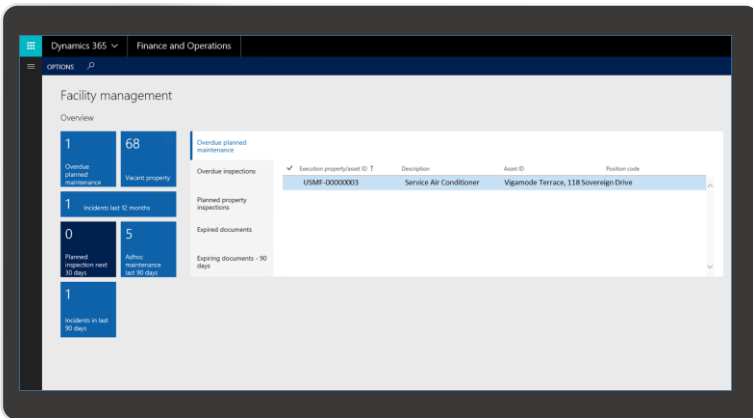

360° Real Estate Facility Management

Improve asset availability
Facility management focus on
delivering high asset availability for
optimized utilization and revenue.

Key features include:

- Facility management and compliance for operational service, inspections and maintenance.
- Tasks can be allocated to available internal and external resources.
- Comprehensive best practice (template) model for easy work order creation and budget vs actual comparison.
- Corrective, planned, condition and predictive maintenance.
- Predictive maintenance triggered via electronic (IoT) or manual feedback.
- Graphical work planner display
- Resource planning and allocation.
- Auto generation of work orders from maintenance and service forecast.
- Documents and permits management
- Notifications can be sent to internal and external resources
- Plan and record revenue and costs such as raw material, spares, services, labour, support equipment and consumables
- Mobile integration for all onsite work.
- Mobile acceptance and signoff of work orders.
- Planning of services such as cleaning, gardening and security
- Budget and actual cost tracking and comparison
- Comprehensive reports

360° Facility Management

Drag and drop resource allocation and resource balancing

Key benefits include:

- Cost savings through integrated planning and improved resource allocation
- Increased productivity through mobile technologies
- Improved communication and customer satisfaction
- Well maintained facilities resulting in higher occupant retention and resale value
- Complete integrated history records drives Industry compliance and safety
- Real time tracking of workforce performance