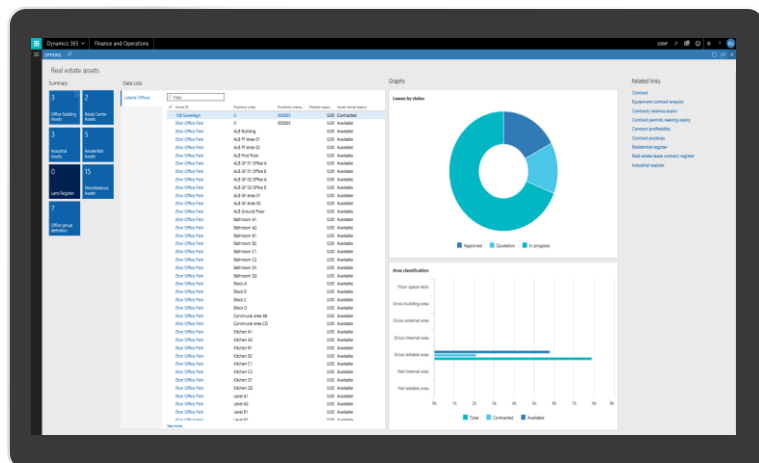

## Centralised property register

One central property register for instant visibility of the entire portfolio enabling all enquiries and operational activities from one place

## Key features include:

- Manage all properties in one or multiple companies across multiple geographies.
- Easy navigation of all properties by portfolio, location, status or owner.
- Graphical breakdown of properties to unit level
- Tracking the status of property units in terms of maintenance serviceability and lease availability
- Notifications and scheduled reports for reminders of lease renewals, maintenance due and incidents reported.
- Comprehensive history of related tenants, incidents, maintenance and leases
- Management of safety equipment inspections
- Control all contractual, safety and maintenance documentation.
- Monitoring of building lifecycle costs and revenues.
- Web based, mobile and cloud access
- Comprehensive property management reports