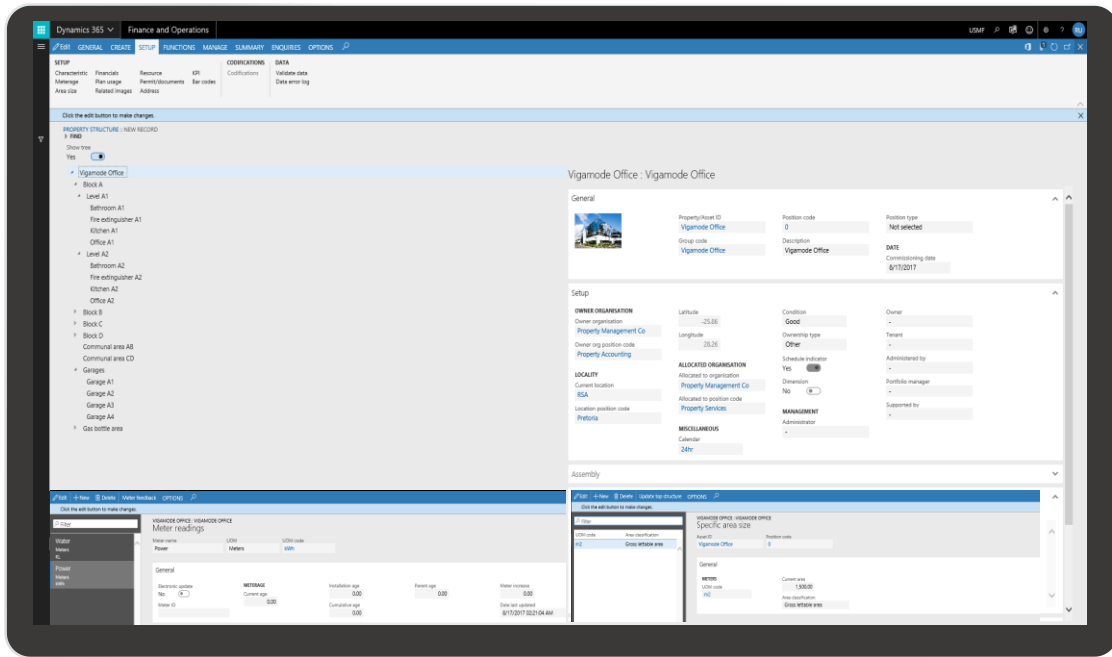

Asset Management

Instant visibility,
a springboard for
all functions
from
maintenance to
contracts,
revenue and
incidents

Key benefits include:

- Save time by managing several properties at the same time
- Instant visibility of all properties through hierarchical views and associated information including history
- Save costs by using one solution for all property types such as residential, retail, office and industrial
- Manage more effectively by real time monitoring of revenue and cost
- Better utilisation of company resources
- Complete life cycle cost management

Real time visibility of portfolios

One central point to manage,
operate, control and optimise the
entire property portfolio

Purple Window

For more information about Purple Window
and Purple Real Estate modules visit
property.purple-window.com

Certified for Microsoft Dynamics
Purple Window is a Microsoft Partner