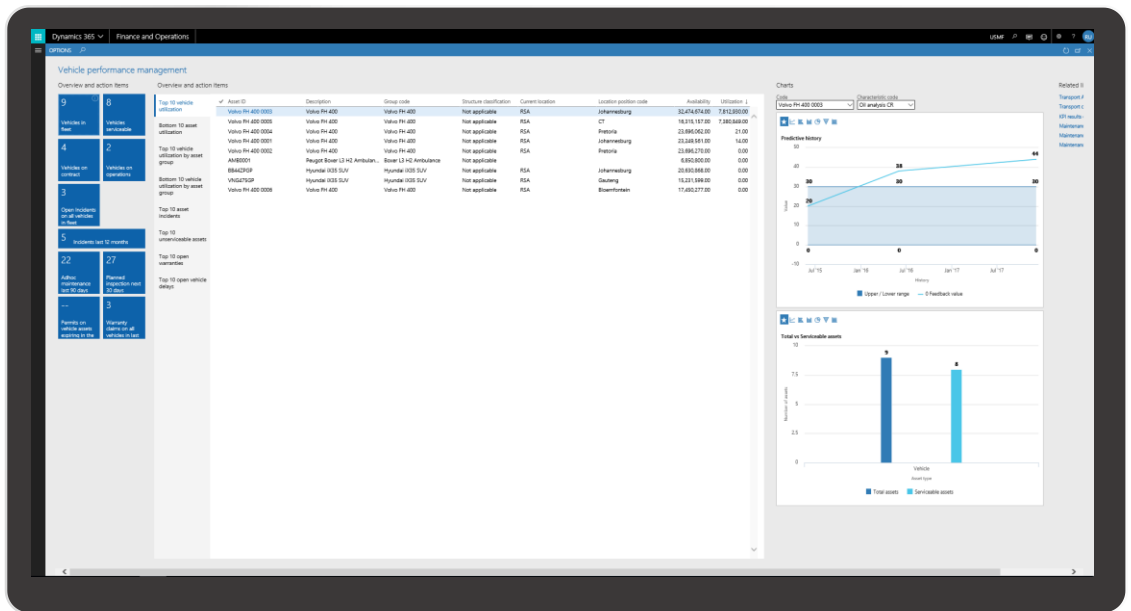

360° Fleet Operations Management

Complete mobile visibility

Operational management of all mobile assets, including resources, trips, fuel, tyres, freight.

Key features include:

- Visibility on all assets in one or multiple companies across multiple geographies.
- Easy navigation to assets by group, location, status or owner.
- Graphical hierarchical view of assets
- Graphical work planner display
- Resource planning and allocation.
- Auto generation of operational orders from operational forecast.
- Documents and permits management
- Notifications can be sent to internal and external resources
- Plan and record revenue and costs such as labour, support equipment and fuel
- Track raw material movements
- Mobile integration for all onsite work.
- Mobile acceptance and signoff of work orders.
- Tracking asset operational availability, allocation and usage
- Notifications and scheduled reports for reported failures, maintenance due and incidents reported.
- Comprehensive history of related failures, incidents, maintenance and operations
- Comprehensive asset or equipment management reports on utilisation
- Route management

Purple Window

For more information about Purple Window and Purple Fleet modules visit fleet.purple-window.com

Certified for Microsoft Dynamics
Purple Window is a Microsoft Partner

Operations Management

Quick and easy access to all operations

Key benefits include:

- Simple, integrated scheduling of operational plan with related budgets
- Route and trip visibility
- Easy visibility of demand versus capacity
- Easy visibility of actual versus planned utilisation
- Multi meter utilisation feedback for integrated maintenance forecasting
- Consumption tracking per time bucket
- Complete asset and equipment life cycle management
- Quick visibility on asset utilization and availability.