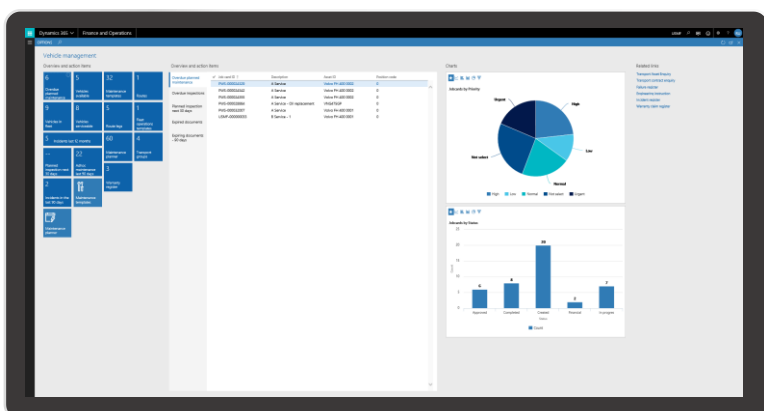

360° Fleet Operations Management

Complete mobile visibility

Operational management of all mobile assets, including resources, trips, fuel, tyres, freight.

Key features include:

- Visibility on all assets in one or multiple companies across multiple geographies.
- Easy navigation to assets by group, location, status or owner.
- Graphical hierarchical view of assets
- Graphical work planner display
- Resource planning and allocation.
- Auto generation of operational orders from operational forecast.
- Documents and permits management
- Notifications can be sent to internal and external resources
- Plan and record revenue and costs such as labour, support equipment and fuel
- Track raw material movements
- Mobile integration for all onsite work.
- Mobile acceptance and signoff of work orders.
- Tracking asset operational availability, allocation and usage
- Notifications and scheduled reports for reported failures, maintenance due and incidents reported.
- Comprehensive history of related failures, incidents, maintenance and operations
- Comprehensive asset or equipment management reports on utilisation
- Route management

Purple Window

For more information about Purple Window and Purple Fleet modules visit fleet.purple-window.com

Certified for Microsoft Dynamics
Purple Window is a Microsoft Partner

Operations Management

Quick and easy access to all operations

Key benefits include:

- Simple, integrated scheduling of operational plan with related budgets
- Route and trip visibility
- Easy visibility of demand versus capacity
- Easy visibility of actual versus planned utilisation
- Multi meter utilisation feedback for integrated maintenance forecasting
- Consumption tracking per time bucket
- Complete asset and equipment life cycle management
- Quick visibility on asset utilization and availability.