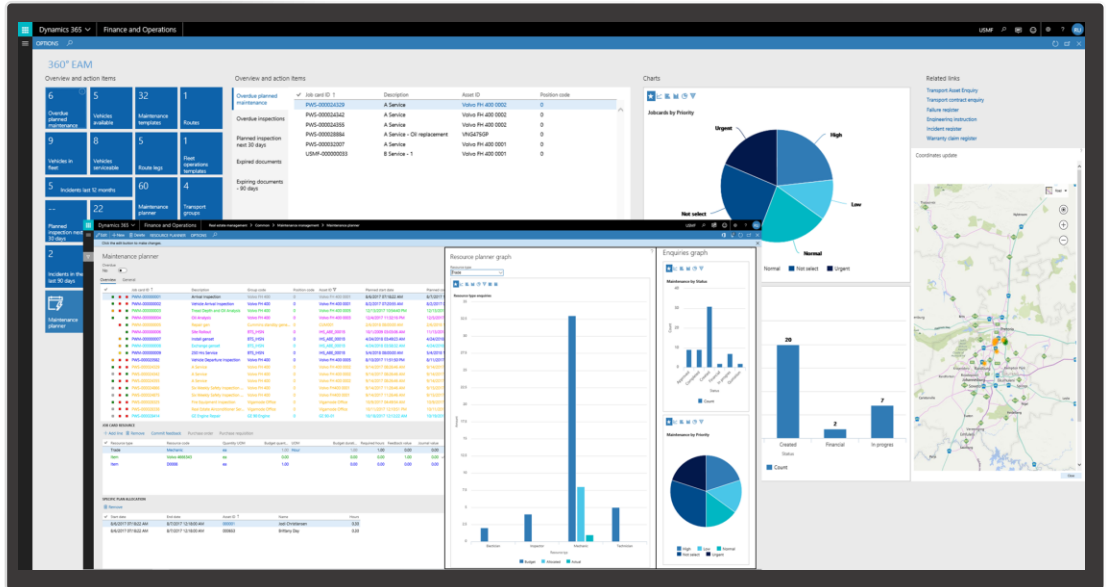

## Key features include:

- Compliance for services, inspections and maintenance.
- Tasks can be allocated to available internal and external resources.
- Comprehensive best practice (template) model for easy work order creation and budget vs actual comparison.
- Corrective, planned and predictive maintenance.
- Predictive maintenance triggered via electronic (IoT) or manual feedback.
- Graphical work planner display
- Resource planning and allocation.
- Auto generation of work orders from maintenance and service forecast.
- Documents and permits management
- Notifications can be sent to internal and external resources
- Plan and record revenue and costs such as raw material, spares, services, labour, support equipment and consumables
- Mobile integration for all onsite work.
- Mobile acceptance and signoff of work orders.
- Planning of services such as cleaning, gardening and security
- Budget and actual cost tracking and comparison
- Comprehensive reports

# Maintenance Management

Drag and drop resource allocation and resource balancing