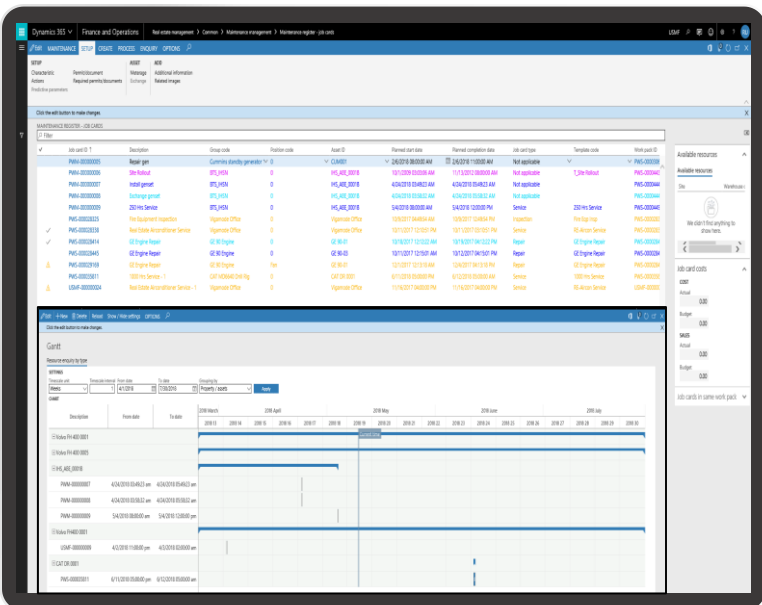

# 360° Fleet Maintenance Management

## Improve fleet availability

Focus on delivering high asset availability for optimized utilization and revenue for all your assets such as cars, trucks, construction vehicles etc.

## Key features include:

- Compliance for services, inspections and maintenance.
- Tasks can be allocated to available internal and external resources.
- Comprehensive best practice (template) model for easy work order creation and budget vs actual comparison.
- Corrective, planned and predictive maintenance.
- Predictive maintenance triggered via electronic (IoT) or manual feedback.
- Graphical work planner display
- Resource planning and allocation.
- Auto generation of work orders from maintenance and service forecast.
- Documents and permits management
- Notifications can be sent to internal and external resources
- Plan and record revenue and costs such as raw material, spares, services, labour, support equipment and consumables
- Mobile integration for all onsite work.
- Mobile acceptance and signoff of work orders.
- Planning of services such as cleaning, gardening and security
- Budget and actual cost tracking and comparison
- Comprehensive reports

# Maintenance Management

Drag and drop resource allocation and resource balancing