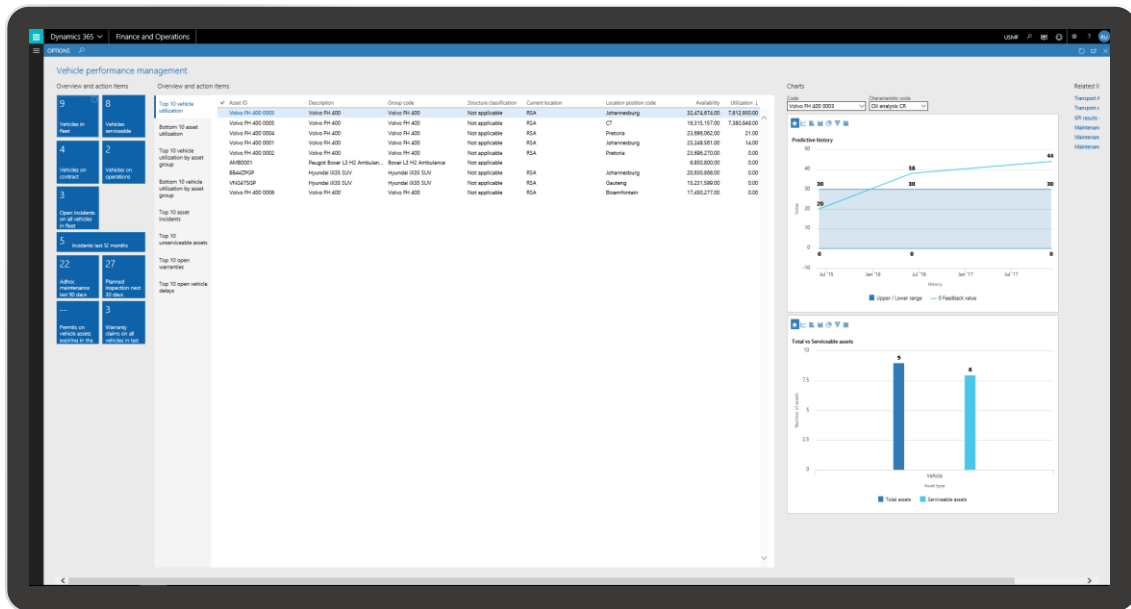

## 360° Fleet Visibility

Budget and actually manage complete lifecycle costs of all assets.

### Key features include:

- Unlimited what-if scenarios
- Ability to forecast all operational, contract and maintenance life cycle elements.
- Ability to forecast all planned and unplanned maintenance inclusive of corrective, preventive, predictive, safety, and route inspections.
- Graphical display of planned operations, contracts and maintenance events
- Future visibility of spares, consumables, internal and external resource requirements.
- Forecast according to various operational and maintenance calendars and non-work periods
- Forecast events according to planned utilisation of fleet assets
- Forecasting scenarios set up for specific forecasting requirements in terms of asset type, owner, location, etc.
- For assets on contract, future payment plans can be generated and actual payment be managed.
- For operational and maintenance future events can be forecasted and actual occurrence be managed.

# Life Cycle Costing

Complete visibility on all asset management levels.