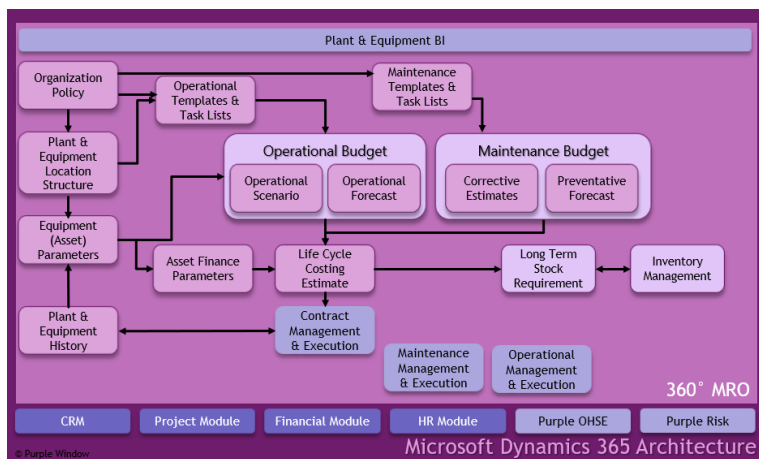

Key features include:

- Unlimited what-if scenarios
- Ability to forecast all operational, contract and maintenance life cycle elements.
- Ability to forecast all planned and unplanned maintenance inclusive of corrective, preventive, predictive, safety, and route inspections.
- Graphical display of planned operations, contracts and maintenance events
- Future visibility of spares, consumables, internal and external resource requirements.
- Forecast according to various operational and maintenance calendars and non-work periods
- Forecast events according to planned utilisation of fleet assets
- Forecasting scenarios set up for specific forecasting requirements in terms of asset type, owner, location, etc.
- For assets on contract, future payment plans can be generated and actual payment be managed.
- For operational and maintenance future events can be forecasted and actual occurrence be managed.