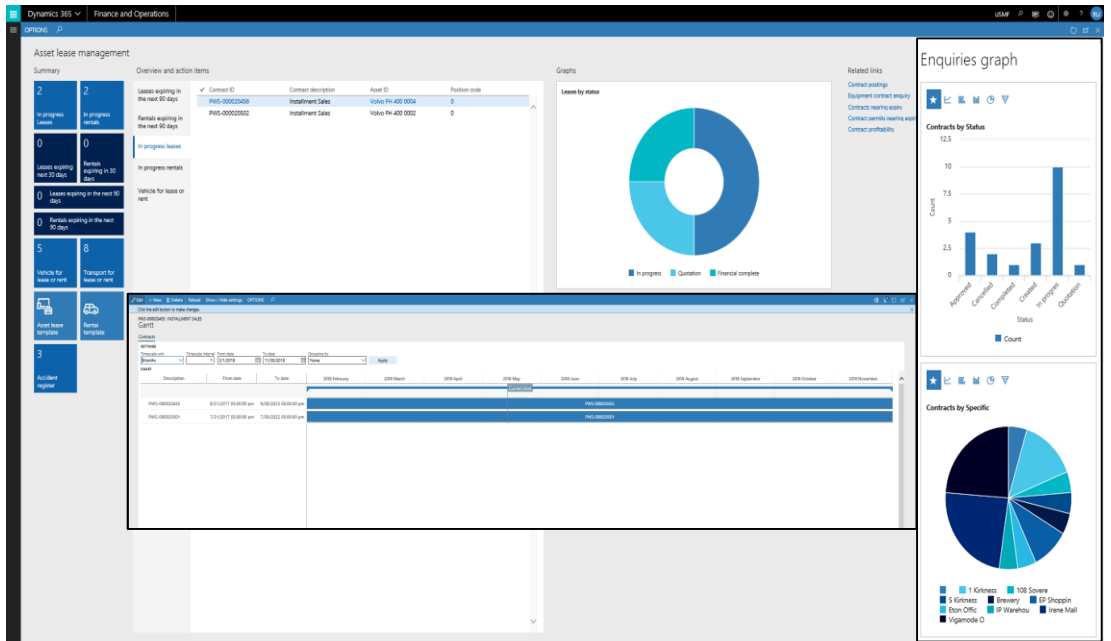

# 360° Fleet Driver Management

Ensure efficient and safe drivers.

## Key features include:

- Identify specific personnel as drivers or equipment operators
- One person can have multiple trades
- Multi drivers for long trips
- Manage drivers licences and permits
- Validate that only authorised or qualified personnel may drive specific vehicle types or operate specific equipment types
- Validate that only suitable qualified personnel is allocated to operations or trips with specific requirements
- Track hours, km's per job, vehicle and route for drivers
- Record and report driver statistics in terms of involvement in accidents or incidents
- Record and report driver efficiency

# Driver Management

Monitor driver allocation and performance