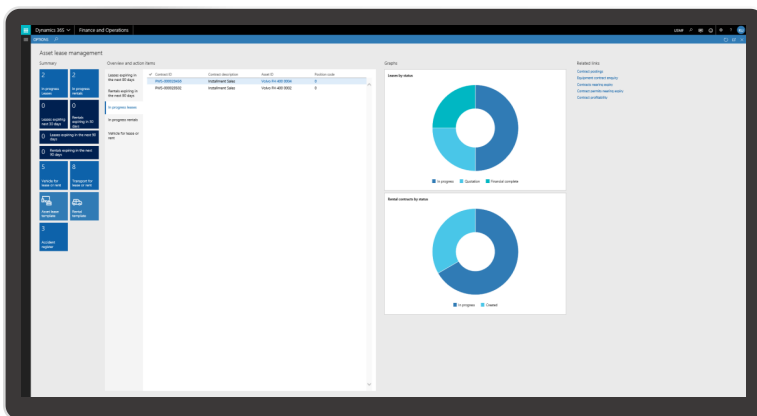

# 360° Fleet Driver Management

Ensure efficient and safe drivers.

## Key features include:

- Identify specific personnel as drivers or equipment operators
- One person can have multiple trades
- Multi drivers for long trips
- Manage drivers licences and permits
- Validate that only authorised or qualified personnel may drive specific vehicle types or operate specific equipment types
- Validate that only suitable qualified personnel is allocated to operations or trips with specific requirements
- Track hours, km's per job, vehicle and route for drivers
- Record and report driver statistics in terms of involvement in accidents or incidents
- Record and report driver efficiency