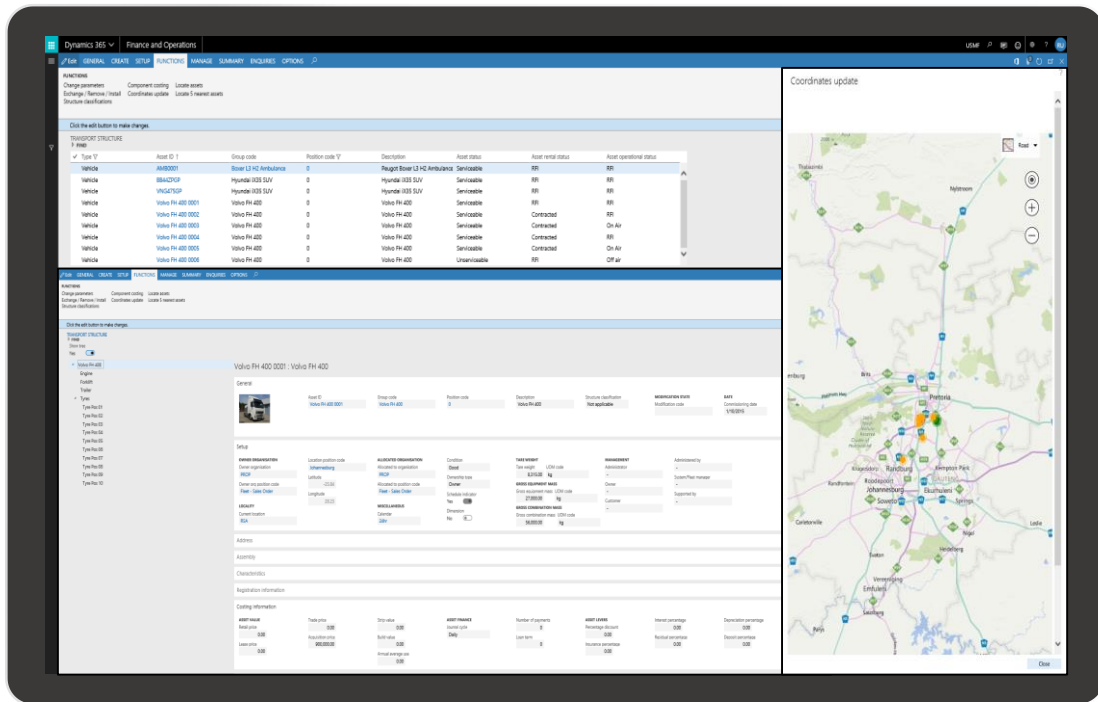

Asset and Equipment Register

Instant visibility and springboard for all functions from maintenance to contract allocation

Key Benefits include:

- Save time by managing several assets at the same time
- Instant visibility of all assets through hierarchical views and associated information including history
- Save costs by using one solution for all asset types and industries such as mining, fleet, facilities and manufacturing
- Manage more effectively by real time monitoring of revenue and cost
- Better utilisation of company resources
- Complete life cycle cost management

Single-point visibility

One central point to manage, operate, control and optimise the entire fleet

Purple Window

For more information about Purple Window and Purple EAM modules visit fleet.purple-window.com

Certified for Microsoft Dynamics
Purple Window is a Microsoft Partner