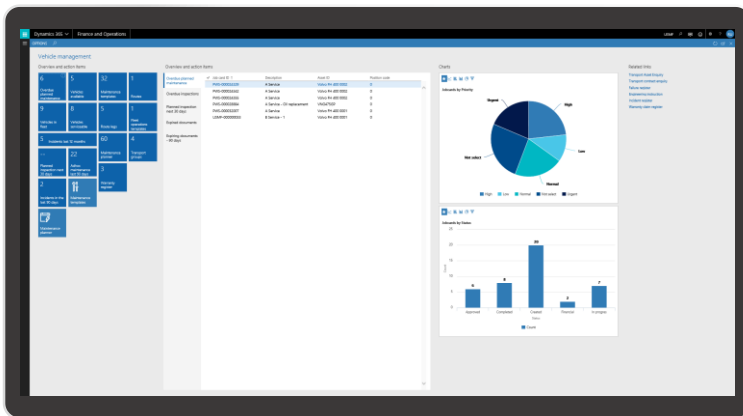

## Single-point visibility

One central asset register for  
instant visibility

## Key features include:

- Manage all fleet assets (vehicles, trucks, etc.) in one or multiple companies across multiple geographies.
- Easy navigation to any asset by group, location, status or owner.
- Graphical asset hierarchical view
- Tracking status of assets in terms of maintenance serviceability and operational availability
- Notifications and scheduled reports for reported failures, maintenance due and incidents reported.
- Comprehensive history of related failures, incidents, maintenance and operations
- Management of safety equipment inspections
- Control all contractual, safety and maintenance documentation.
- Monitoring of asset lifecycle costs and revenues.
- Web based, mobile and cloud access
- Comprehensive asset or equipment management reports