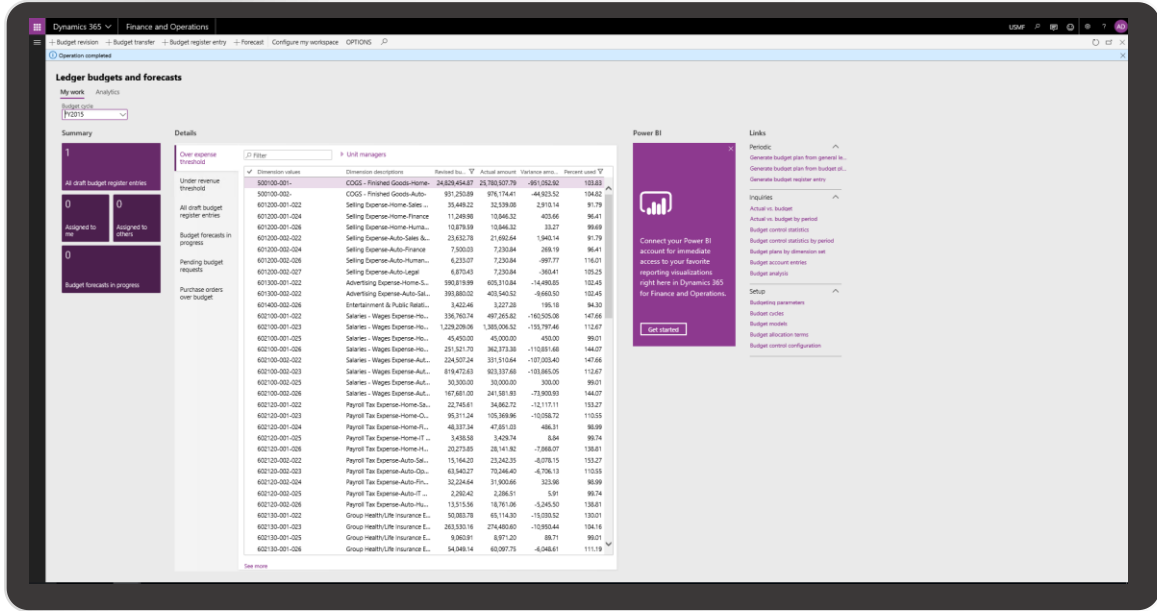

360° General Ledger

Complete visibility across multiple companies

Key benefits include:

- Drill down capabilities to analyse and understand the details behind the big picture.
- Manage multi level consolidations, multi-asset comparisons, as well as multi company accounting.
- Track ownership arrangements and percentages.
- Accommodate local and regional business operations while supporting global reporting and analysis.
- Control the processing capabilities allowed at each location and limit access to sensitive information by user and groups of users.

Integrated Financial Management

Cross corporate financial control, visibility and comparisons

Purple Window

For more information about Purple Window and Purple EAM modules visit eam.purple-window.com

Certified for Microsoft Dynamics
Purple Window is a Microsoft Partner