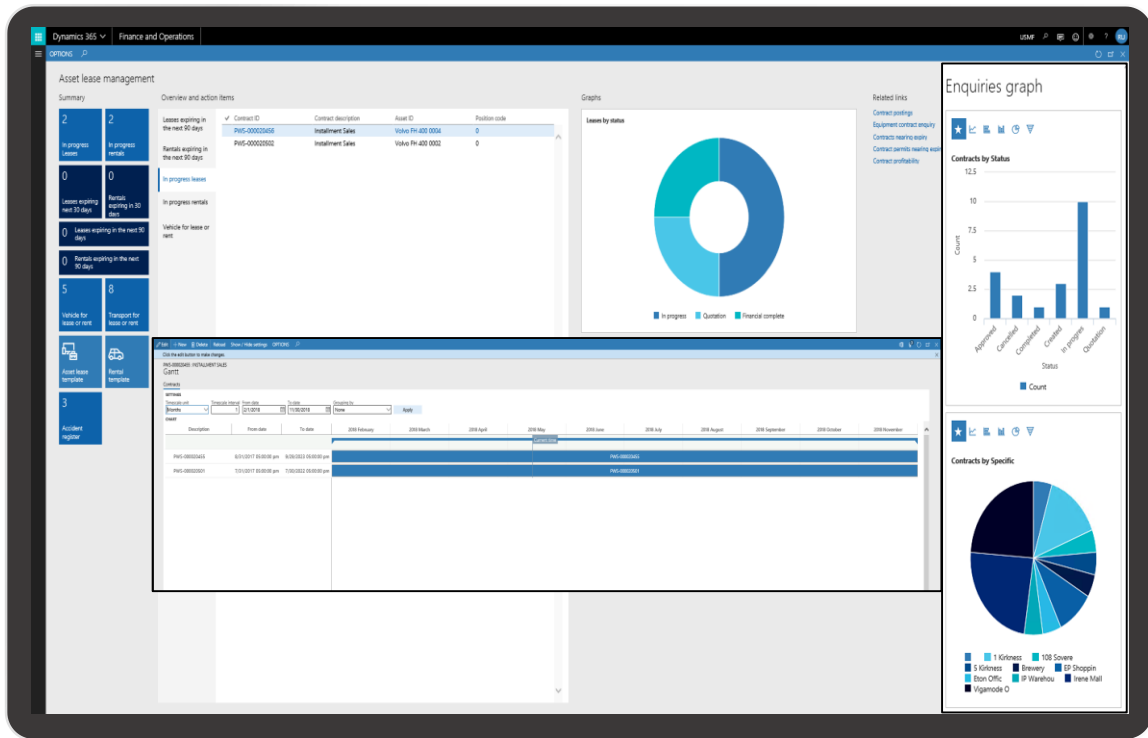

360° EAM Contract & SLA Management

One module for all contracts

Managing the entire contract life-cycle from cradle-to-grave.

Key features include:

- Support for Lease Contracts
- Support for Rental Contracts
- Support for Service Level Contracts (SLA)
- Support for Maintenance and Repair Contracts (MARC)
- Support for Vendor contracts
- Best practice template model which simplify the creation of contracts and enforce standards
- Extended list of calculation methods such as compound interest and penalties to support different contract scenarios
- The lease model supports:
 - Master and child contracts
 - Different start and end dates for leases in a master lease.
 - Multi billing lines per contract
 - Payment holidays
 - Payment schedule and cash flow per lease
- Access to lease information from mobile application.
- Seamless integration with Maintenance, Projects, Inventory and Finance
- Developed within the Microsoft Dynamics D365FO platform, validated and deployed in Microsoft AppSource
- Natively integrated with D365FO ERP

Single Point
Visibility

Key benefits include:

- Increase efficiency with an integrated, cross portfolio, cross asset type solution.
- Control the entire lease lifecycle.
- Bulk CPI Escalation updates
- Support FASB compliance through automated lease accounting schedules
- Track critical dates
- Reduce costs via a common solution to manage leases and suppliers.
- Automated payment tracking and visibility.
- Increase communications across the organization via one integrated solution.
- Increase lease pipeline visibility