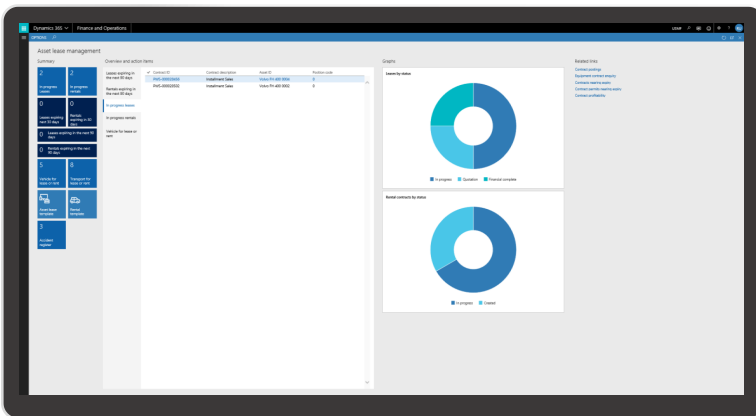

360° EAM Contract & SLA Management

One module for all contracts

Managing the entire contract life-cycle from cradle-to-grave.

Key features include:

- Support for Lease Contracts
- Support for Rental Contracts
- Support for Service Level Contracts (SLA)
- Support for Maintenance and Repair Contracts (MARC)
- Support for Vendor contracts
- Best practice template model which simplify the creation of contracts and enforce standards
- Extended list of calculation methods such as compound interest and penalties to support different contract scenarios
- The lease model supports:
 - Master and child contracts
 - Different start and end dates for leases in a master lease.
 - Multi billing lines per contract
 - Payment holidays
 - Payment schedule and cash flow per lease
- Access to lease information from mobile application.
- Seamless integration with Maintenance, Projects, Inventory and Finance
- Developed within the Microsoft Dynamics D365FO platform, validated and deployed in Microsoft AppSource
- Natively integrated with D365FO ERP

Single Point
Visibility

Key benefits include:

- Increase efficiency with an integrated, cross portfolio, cross asset type solution.
- Control the entire lease lifecycle.
- Bulk CPI Escalation updates
- Support FASB compliance through automated lease accounting schedules
- Track critical dates
- Reduce costs via a common solution to manage leases and suppliers.
- Automated payment tracking and visibility.
- Increase communications across the organization via one integrated solution.
- Increase lease pipeline visibility