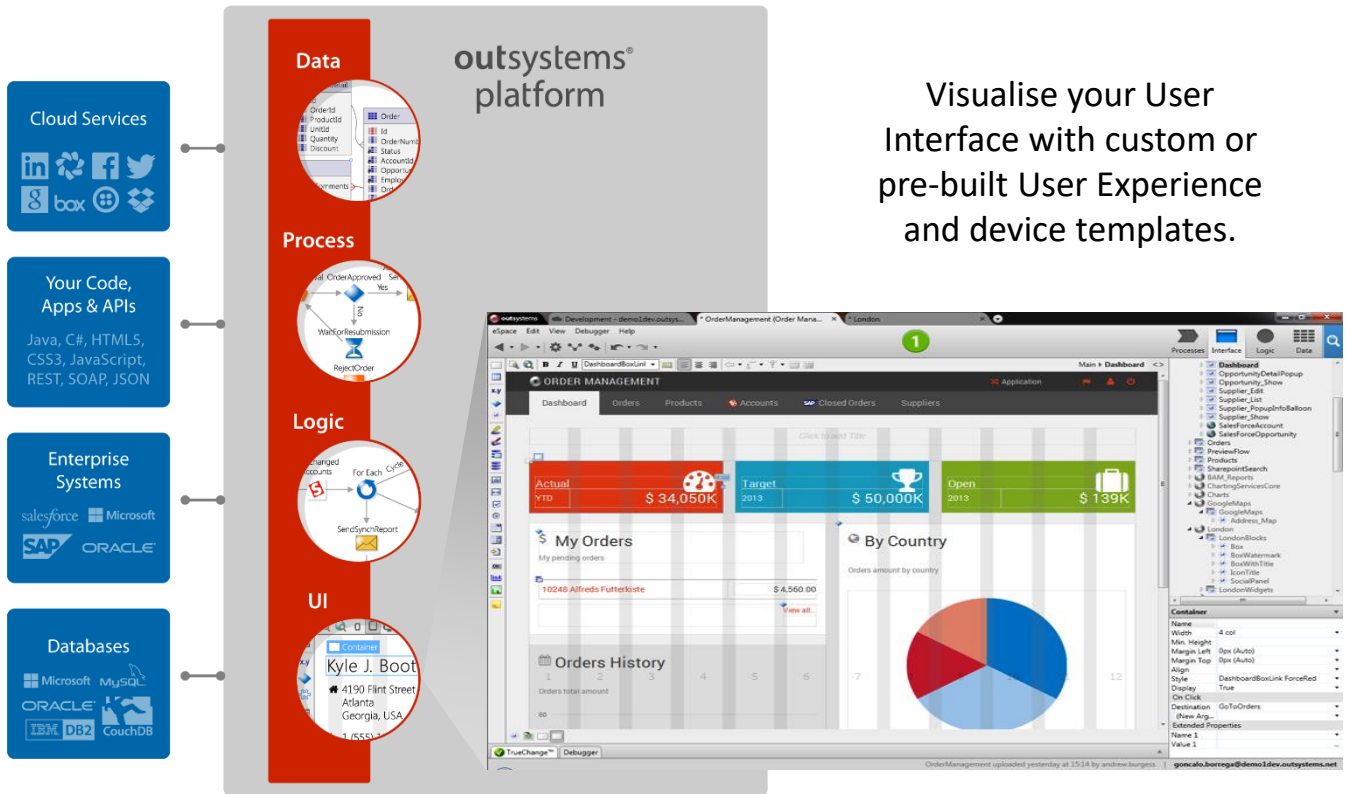

Purple Window OutSystems Platform

One visual platform for all device development.

Build mobile and cloud applications in one visual development platform.

Key features include:

- OutSystems Platform enables you to develop and deploy apps in the cloud, on-premises or in a hybrid model.
- Develop once, for all devices
- Integrate all your existing systems and applications.
- OutSystems Platform offers a visual development environment.
- Developers can assemble all components necessary to completely define mobile and web apps, without writing any low-level code.
- You'll be able to model User Interfaces, Business Logic, Business Processes, Databases, Integration Components, Web Services, Security Rules and Scheduling activities.
- It includes wizards to automate the integration of databases, library APIs and popular third party applications such as SAP.
- It works with Microsoft Visual Studio and Eclipse.
- The platform provides version control and configuration management.
- Operation teams can monitor and audit running applications.
- Complete dependency analysis across environments and deploying applications

OutSystems Platform

Visualise your User Interface with custom or pre-built User Experience and device templates.

Key benefits include:

- One platform with all the tools to design, develop, deploy and manage applications.
- Develop once for all devices and browsers
- Use the skills and resources you have
- Out of the box application source code available for a rapid start
- Assemble complete applications without writing any low level code
- Existing integrations for most databases and large applications such as SAP & Salesforce
- Reduce development time and resource requirements

Being Mobile is Everything

One visual development platform to build portable mobile and cloud applications.

Purple Window

For more information about Purple Window and Purple Real Estate modules visit www.purple-window.com