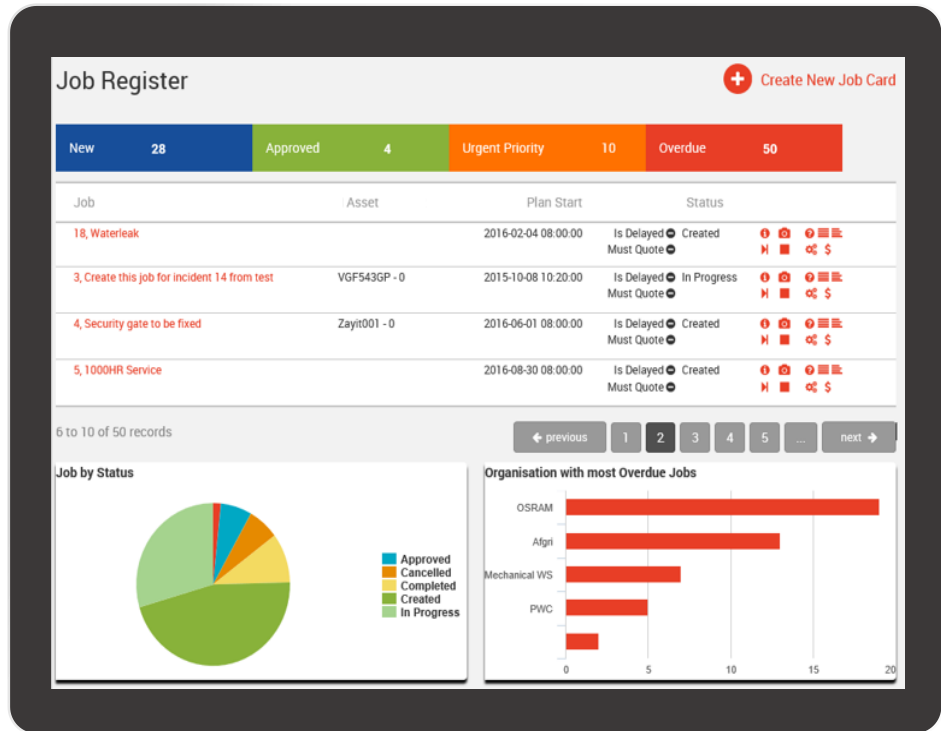

# Purple Window Field Service Management

**Effective resource management  
must be mobile**

The mobile workforce module  
enables mobility across operations,  
services, maintenance and delivery  
organisation.

## Key features include:

- The mobile portfolio manager has visibility of:
  - Asset inspection and service history
  - Contract information
  - Contract expiry information
  - Customer detail
  - Asset associated incidents
- Service and Technical workers can:
  - Get notified when new work has been allocated.
  - Receive and accept tasks for
    - Maintenance
    - Inspections
    - Safety
    - Support
    - Cleaning
  - Get directed via maps to the specific location.
  - Execute tasks, feedback labour, spares and other resources used.
  - Get electronic signature for work completed
  - Take pictures and attach to work completed.
  - Get full history of a property
  - Order spares and other support resources via the mobile.

# Field Service Management

The mobile worker can accept, plan, execute and feedback on his smartphone.