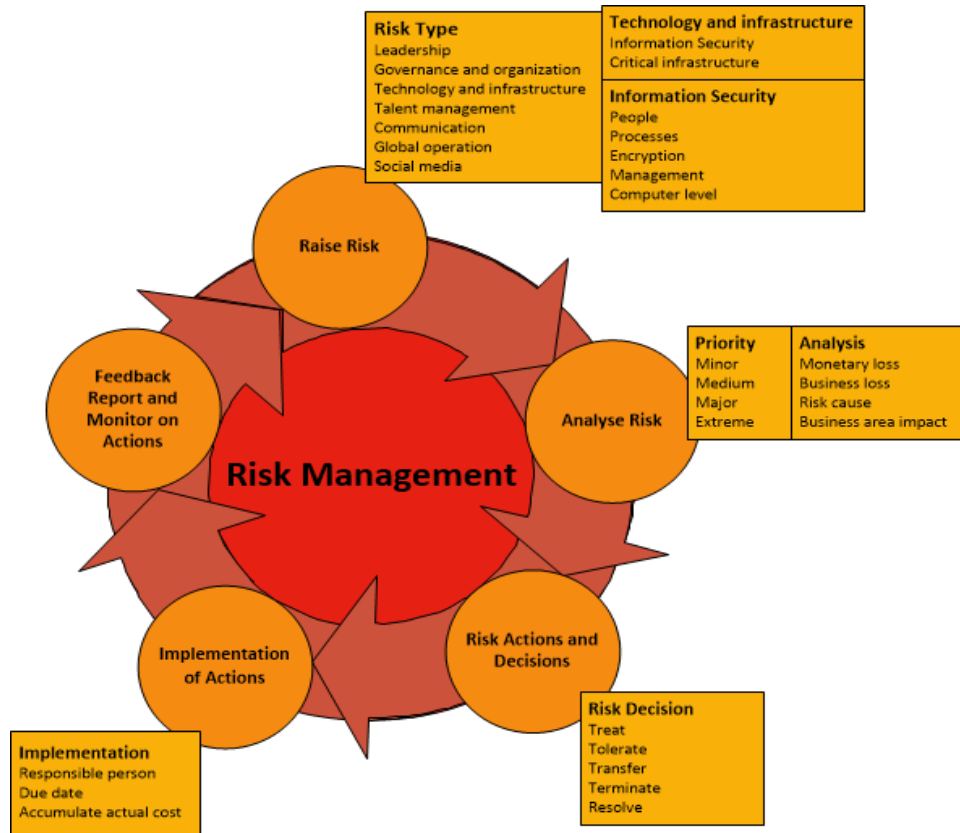

Purple Real Estate Enterprise Risk Management (ERM)

Facing risks is inevitable

Understanding corporate and asset related risks and the active management and mitigation of the bespoke is crucial for the modern day enterprise. This module enables the definition of risk profiles, risk appetite and the management of all registered risks across the enterprise.

Key features include:

- Identify and assess risk to the achievement of your business objectives
- Assess the effectiveness and efficiency of current risk responses against the full breadth of strategic, operational, financial and compliance risks
- Reduce cost and improve effectiveness of governance, risk and compliance activities
- Evaluate the effectiveness of your risk culture
- Align risk strategy with performance
- Support development of risk transfer strategies

RISK ASSESSMENT					
IMPACT	Catastrophic		1		
	Major	12	2	8	
Moderate	4	10, 11	7, 13	6	
Minor	16	9, 12, 14, 17			5
Negligible	15				
	Rare	Unlikely	Possible	Likely	Almost Certain
LIKELIHOOD					

Purple Window

Enterprise Risk Management (ERM)

Integrated Risk Management

Key benefits include:

- An ERM which is running on the same platform as your ERP - 100% integrated with your backbone.
- One central version of the truth.
- Enablement and creation of a risk focused culture.
- Easy to identify, register, manage and track all risk related incidents throughout a centralized or decentralized organization.
- Standardized risk management and reporting.
- Effective use of corporate resources.
- Regulatory compliance
- Improved stakeholder visibility