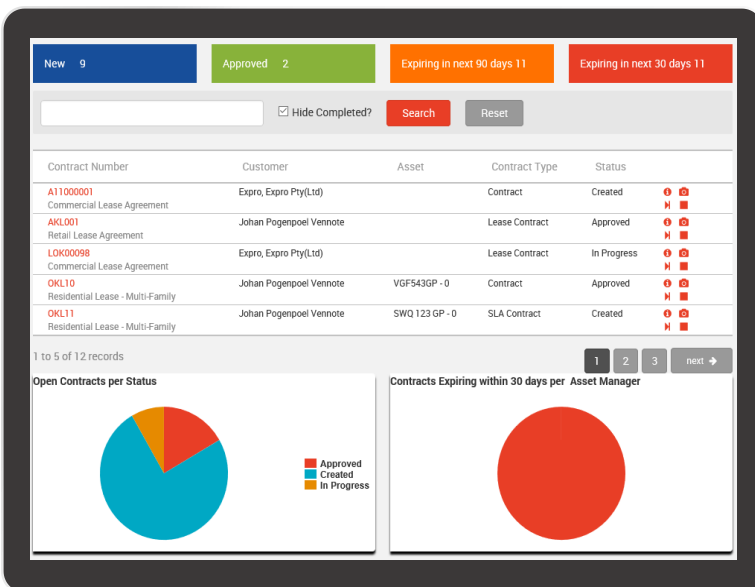

Purple Real Estate Retail Property Management

Small and Large Retail Optimization

One solution for property operators, tenants and owners to manage leases, cost recoveries, inspections, maintenance, safety, accounting and purchasing.

Key features include:

- Support different retail property types such as:
 - highway frontages
 - single-tenant retailers
 - neighbourhood centres
 - large retail malls
- Best practice templates to simply, standardise and fast-track the creation of lease agreements, SLA agreements and maintenance tasks.
- Integrated contract lifecycle module.
- Integrated facility management
- Other integrated modules include:
 - Lease Management
 - Finance General Ledger
 - Vendor & Trade Agreements
 - Tennant Management
 - Mobile workforce
- The office solution has been developed in Microsoft's Dynamics AX platform and offer superior scalability, one integrated platform and ease of use.
- A HTML5 based mobile applications available for all out of office activities.

Retail Property Management

One modularized platform for all real estate role players

Key benefits include:

- One integrated solution for all retail property types.
- More effective resource allocation and visibility.
- Improved tenant communication and retention - lower vacancies.
- Optimized integrated billing and cost recovery.
- Improved owner relations and reporting.
- Improve facility quality through better inspection and maintenance scheduling.
- Lower maintenance and service cost through better coordination and integrated service delivery.
- Effective warnings and escalations