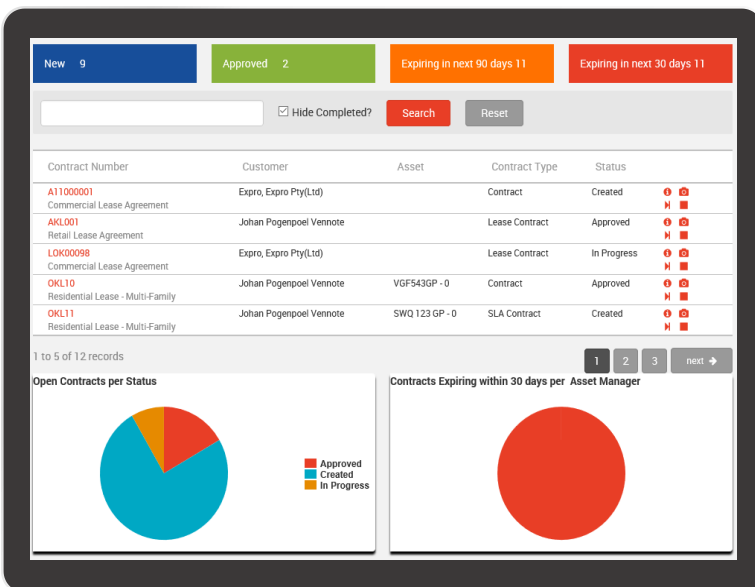

Purple Real Estate Residential Property Management

One solution for all residential types

The residential module delivers end-to-end management functionality for all single and multi-family homes.

Key features include:

- Support different residential property types such as:
 - Single Family
 - Multi-family
 - Student housing
- Best practice templates to simply, standardise and fast-track the creation of lease agreements, SLA agreements and maintenance tasks.
- Integrated contract lifecycle module.
- Integrated facility management
- Other integrated modules include:
 - Lease Management
 - Finance General Ledger
 - Vendor & Trade Agreements
 - Tennant Management
 - Mobile workforce
- The residential solution has been developed in Microsoft's Dynamics AX platform and offer superior scalability, one integrated platform and ease of use.
- A HTML5 based mobile applications available for all out of office activities.

Residential Property Management

One modularized platform for all real estate role players

Key benefits include:

- One integrated solution for all residential property types.
- More effective resource allocation and visibility.
- Improved tenant communication and retention - lower vacancies.
- Optimized integrated billing and cost recovery.
- Improved owner relations and reporting.
- Improve facility quality through better inspection and maintenance scheduling.
- Lower maintenance and service cost through better coordination and integrated service delivery.
- Effective warnings and escalations