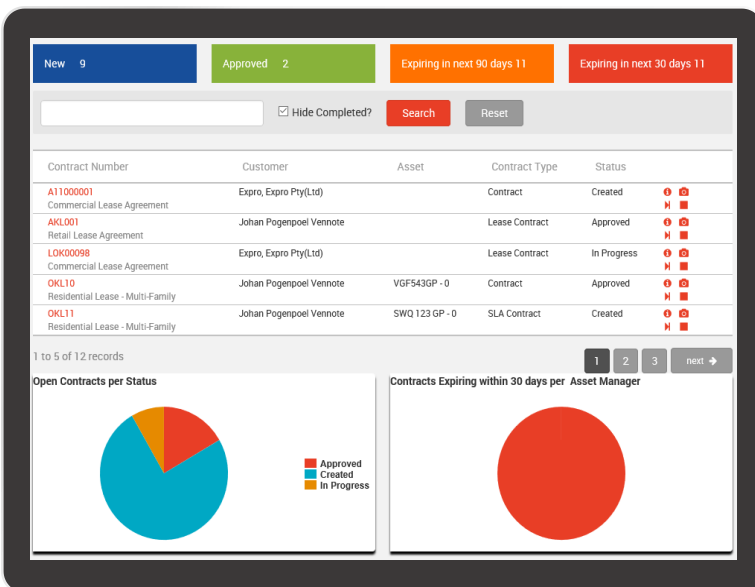

Purple Real Estate Office Property Management

Integrated Office Property Management

One solution for property operators, tenants and owners to manage leases, inspections, maintenance, safety, accounting and purchasing.

Key features include:

- Support different office property types such as:
 - single-tenant properties
 - professional office buildings
 - Skyscrapers
- Best practice templates to simply, standardise and fast-track the creation of lease agreements, SLA agreements and maintenance tasks.
- Integrated contract lifecycle module.
- Integrated facility management
- Other integrated modules include:
 - Lease Management
 - Finance General Ledger
 - Vendor & Trade Agreements
 - Tennant Management
 - Mobile workforce
- The office solution has been developed in Microsoft's Dynamics AX platform and offer superior scalability, one integrated platform and ease of use.
- A HTML5 based mobile applications available for all out of office activities.

Office Property Management

One modularized platform for all real estate role players

Key benefits include:

- One integrated solution for all office property types.
- More effective resource allocation and visibility.
- Improved tenant communication and retention - lower vacancies.
- Optimized integrated billing and cost recovery.
- Improved owner relations and reporting.
- Improve facility quality through better inspection and maintenance scheduling.
- Lower maintenance and service cost through better coordination and integrated service delivery.
- Effective warnings and escalations