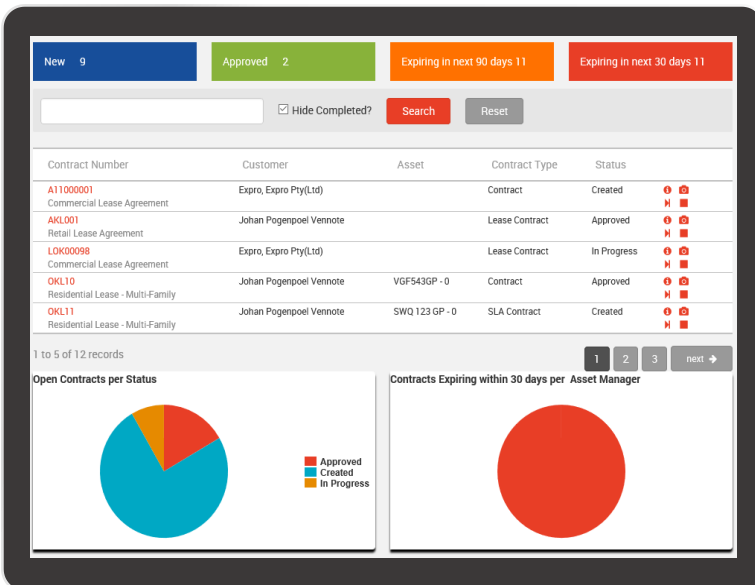

Purple Real Estate Industrial Property Management

One solution for all industrial types

One solution for property operators, tenants and owners to manage leases, cost recoveries, inspections, maintenance, safety, accounting and purchasing.

Key features include:

- Support different industrial property types such as:
 - Manufacturing plants
 - Warehouses
 - Distribution centres
- Best practice templates to simply, standardise and fast-track the creation of lease agreements, SLA agreements and maintenance tasks.
- Integrated contract lifecycle module.
- Integrated facility management
- Other integrated modules include:
 - Lease Management
 - Finance General Ledger
 - Vendor & Trade Agreements
 - Tennant Management
 - Mobile workforce
- The industrial property solution has been developed in Microsoft's Dynamics AX platform and offer superior scalability, one integrated platform and ease of use.
- A HTML5 based mobile applications available for all out of office activities.

Industrial Property Management

One modularized platform for all real estate role players

Key benefits include:

- One integrated solution for all industrial property types.
- More effective resource allocation and visibility.
- Improved tenant communication and retention - lower vacancies.
- Optimized integrated billing and cost recovery.
- Improved owner relations and reporting.
- Improve facility quality through better inspection and maintenance scheduling.
- Lower maintenance and service cost through better coordination and integrated service delivery.
- Effective warnings and escalations