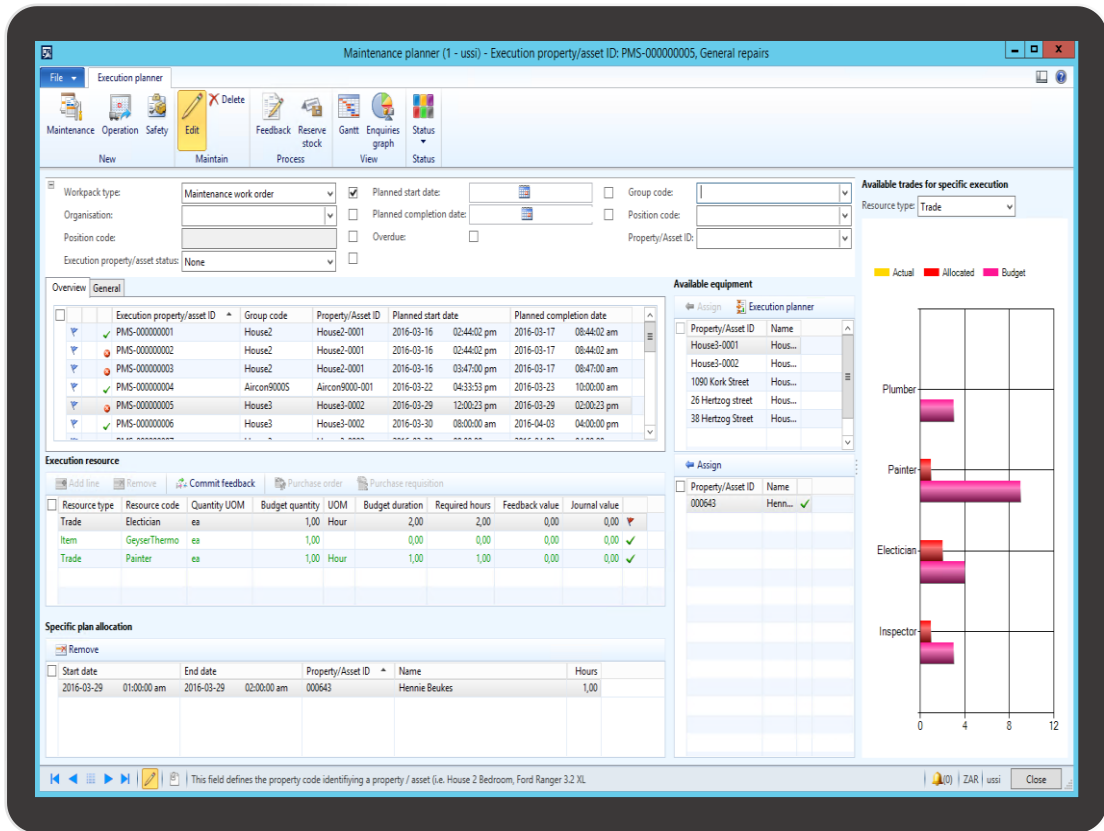

## Key features include:

- Facility management and compliance for operational service, inspections and maintenance.
- Tasks can be allocated to available internal and external resources.
- Comprehensive best practice (template) model for easy work order creation and budget vs actual comparison.
- Corrective, planned and predictive maintenance.
- Predictive maintenance triggered via electronic (IoT) or manual feedback.
- Graphical work planner display
- Resource planning and allocation.
- Auto generation of work orders from maintenance and service forecast.
- Documents and permits management
- Notifications can be sent to internal and external resources
- Plan and record revenue and costs such as raw material, spares, services, labour, support equipment and consumables
- Mobile integration for all onsite work.
- Mobile acceptance and signoff of work orders.
- Planning of services such as cleaning, gardening and security
- Budget and actual cost tracking and comparison
- Comprehensive reports

# Facility Management

Drag and drop resource allocation and resource balancing