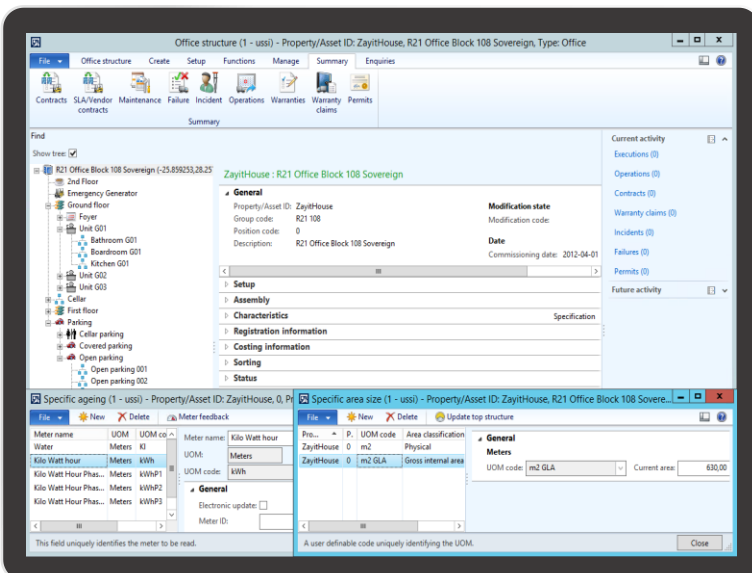

## Key features include:

- Facility management and compliance for operational service, inspections and maintenance.
- Tasks can be allocated to available internal and external resources.
- Comprehensive best practice (template) model for easy work order creation and budget vs actual comparison.
- Corrective, planned and predictive maintenance.
- Predictive maintenance triggered via electronic (IoT) or manual feedback.
- Graphical work planner display
- Resource planning and allocation.
- Auto generation of work orders from maintenance and service forecast.
- Documents and permits management
- Notifications can be sent to internal and external resources
- Plan and record revenue and costs such as raw material, spares, services, labour, support equipment and consumables
- Mobile integration for all onsite work.
- Mobile acceptance and signoff of work orders.
- Planning of services such as cleaning, gardening and security
- Budget and actual cost tracking and comparison
- Comprehensive reports

# Facility Management

Drag and drop resource allocation and resource balancing