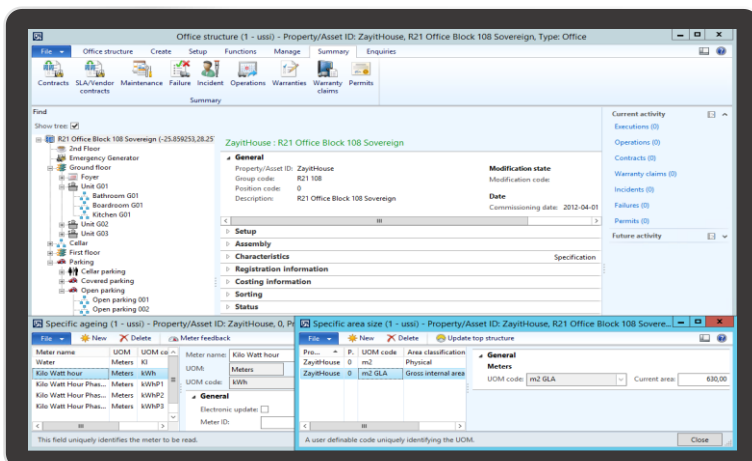

Key features include:

- Manage all properties in one or multiple companies across multiple geographies.
- Easy navigation of all properties by portfolio, location, status or owner.
- Graphical breakdown of properties to unit level
- Tracking the status of property units in terms of maintenance serviceability and lease availability
- Notifications and scheduled reports for reminders of lease renewals, maintenance due and incidents reported.
- Comprehensive history of related tenants, incidents, maintenance and leases
- Management of safety equipment inspections
- Control all contractual, safety and maintenance documentation.
- Monitoring of building lifecycle costs and revenues.
- Web based, mobile and cloud access
- Comprehensive property management reports

Asset Management

Instant visibility,
a springboard for
all functions
from
maintenance to
contracts,
revenue and
incidents

Key benefits include:

- Save time by managing several properties at the same time
- Instant visibility of all properties through hierarchical views and associated information including history
- Save costs by using one solution for all property types such as residential, retail, office and industrial
- Manage more effectively by real time monitoring of revenue and cost
- Better utilisation of company resources
- Complete life cycle cost management