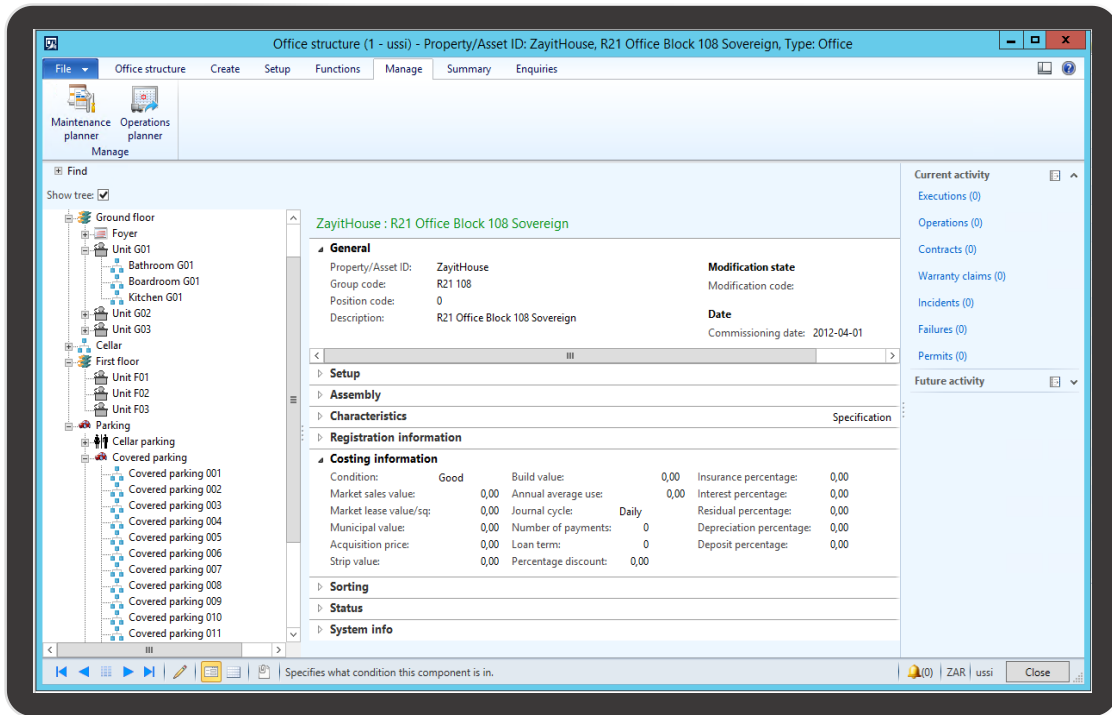

Asset Management

Instant visibility,
a springboard for
all functions
from
maintenance to
contracts,
revenue and
incidents

Key benefits include:

- Save time by managing several properties at the same time
- Instant visibility of all properties through hierarchical views and associated information including history
- Save costs by using one solution for all property types such as residential, retail, office and industrial
- Manage more effectively by real time monitoring of revenue and cost
- Better utilisation of company resources
- Complete life cycle cost management

Real time visibility of portfolios

One central point to manage,
operate, control and optimise the
entire property portfolio

Purple Window

For more information about Purple Window
and Purple Real Estate modules visit
property.purple-window.com

Purple Window is an SIS Global Company
Certified for Microsoft Dynamics
President's Club for Microsoft Dynamics