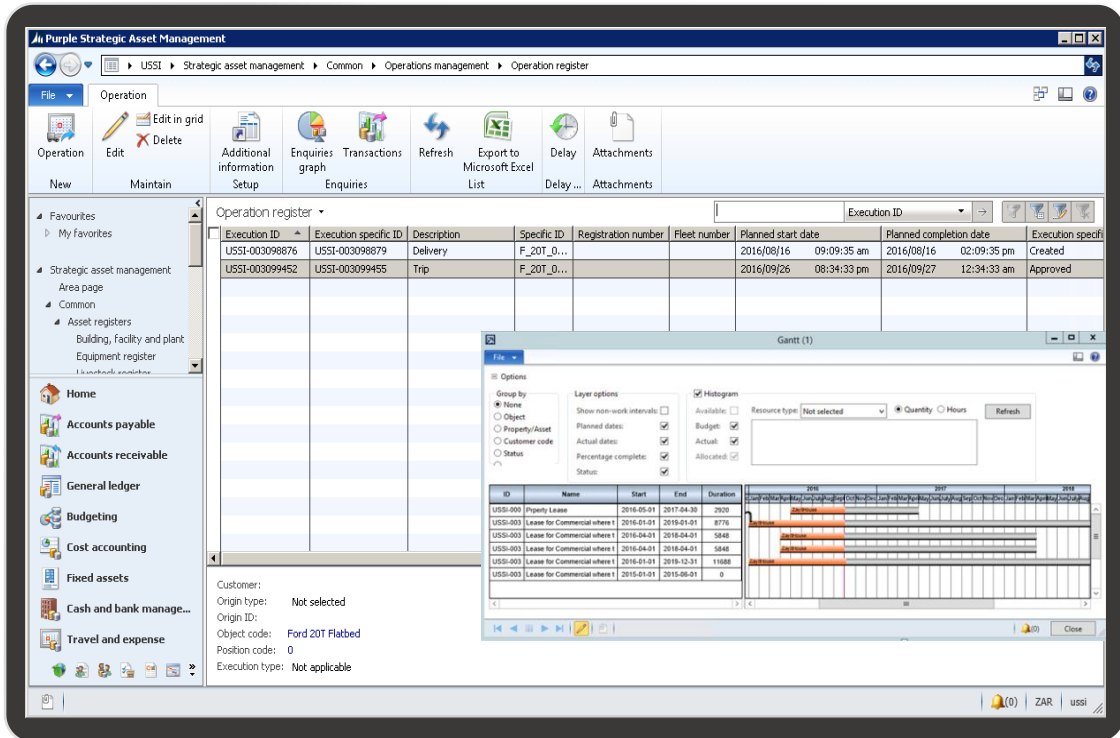

Purple Fleet Operations Management

Complete mobile visibility

Operational management of all mobile assets, including resources, trips, fuel, tyres, freight.

Key features include:

- Visibility on all assets in one or multiple companies across multiple geographies.
- Easy navigation to assets by group, location, status or owner.
- Graphical hierarchical view of assets
- Graphical work planner display
- Resource planning and allocation.
- Auto generation of operational orders from operational forecast.
- Documents and permits management
- Notifications can be sent to internal and external resources
- Plan and record revenue and costs such as labour, support equipment and fuel
- Track raw material movements
- Mobile integration for all onsite work.
- Mobile acceptance and signoff of work orders.
- Tracking asset operational availability, allocation and usage
- Notifications and scheduled reports for reported failures, maintenance due and incidents reported.
- Comprehensive history of related failures, incidents, maintenance and operations
- Comprehensive asset or equipment management reports on utilisation
- Route management

Operations Management

Quick and easy access to all operations

Key benefits include:

- Simple, integrated scheduling of operational plan with related budgets
- Route and trip visibility
- Easy visibility of demand versus capacity
- Easy visibility of actual versus planned utilisation
- Multi meter utilisation feedback for integrated maintenance forecasting
- Consumption tracking per time bucket
- Complete asset and equipment life cycle management
- Quick visibility on asset utilization and availability.