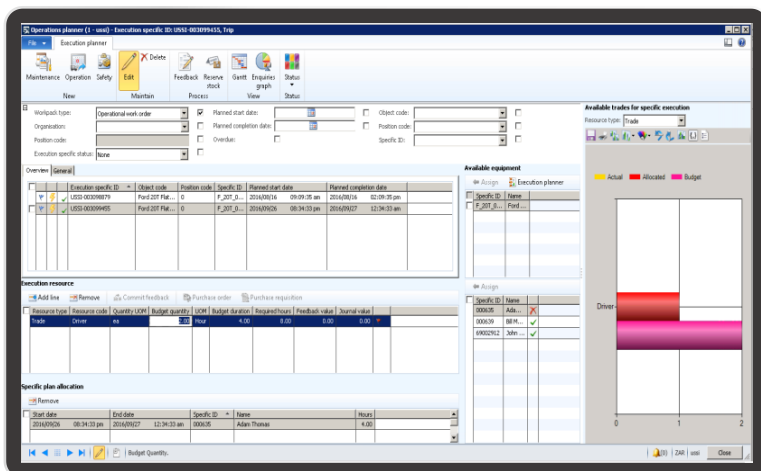

Purple Fleet Operations Management

Complete mobile visibility

Operational management of all mobile assets, including resources, trips, fuel, tyres, freight.

Key features include:

- Visibility on all assets in one or multiple companies across multiple geographies.
- Easy navigation to assets by group, location, status or owner.
- Graphical hierarchical view of assets
- Graphical work planner display
- Resource planning and allocation.
- Auto generation of operational orders from operational forecast.
- Documents and permits management
- Notifications can be sent to internal and external resources
- Plan and record revenue and costs such as labour, support equipment and fuel
- Track raw material movements
- Mobile integration for all onsite work.
- Mobile acceptance and signoff of work orders.
- Tracking asset operational availability, allocation and usage
- Notifications and scheduled reports for reported failures, maintenance due and incidents reported.
- Comprehensive history of related failures, incidents, maintenance and operations
- Comprehensive asset or equipment management reports on utilisation
- Route management

Operations Management

Quick and easy access to all operations

Key benefits include:

- Simple, integrated scheduling of operational plan with related budgets
- Route and trip visibility
- Easy visibility of demand versus capacity
- Easy visibility of actual versus planned utilisation
- Multi meter utilisation feedback for integrated maintenance forecasting
- Consumption tracking per time bucket
- Complete asset and equipment life cycle management
- Quick visibility on asset utilization and availability.