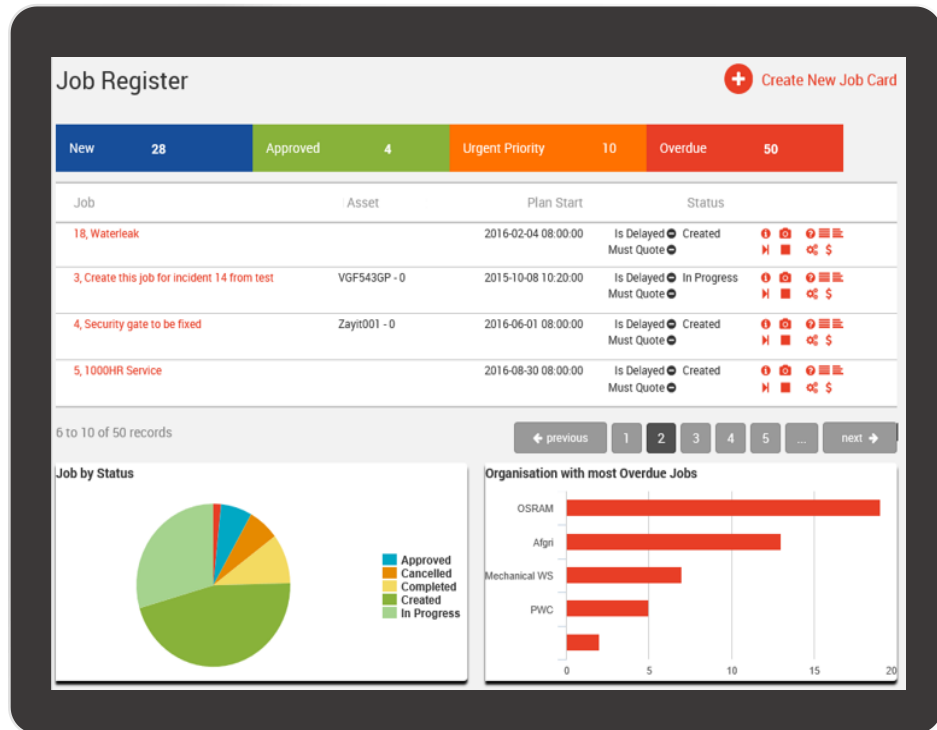

Purple Fleet Mobile Workforce

Effective service management must be mobile

The mobile workforce module enables mobility across services, maintenance and delivery organisation.

Key features include:

- The fleet manager has visibility of:
 - Inspection and service history
 - Lease contract information
 - Lease expiry information
 - Lessor detail
 - Incidents
 - Vehicle & Truck status & availability
- Service and Technical workers can:
 - Get notified when new work has been allocated.
 - Receive and accept tasks for
 - Maintenance
 - Inspections
 - Safety
 - Support
 - Cleaning
 - Get directed via maps to the specific location.
 - Execute tasks, feedback labour, spares and other resources used.
 - Get electronic signature for work completed
 - Take pictures and attach to work completed.
 - Get full history of an asset
 - Order spares and other support resources via the mobile.

Purple Window

For more information about Purple Window and Purple Fleet modules visit fleet.purple-window.com

Purple Window is an SIS Global Company Certified for Microsoft Dynamics President's Club for Microsoft Dynamics

Mobile Workforce

The mobile worker can accept, plan, execute and feedback on his smartphone.

Key benefits include:

- 360° visibility and control of the entire portfolio and workforce.
- Reduce service, inspection and maintenance costs
- Reduce labour costs
- Increase team productivity
- Increase asset utilisation and availability
- Reduce stock levels
- Track key equipment, team KPIs
- Increase asset profitability
- Minimize downtime
- Increase team profitability
- More effective work planning
- The mobile solution is platform independent and runs on any smartphone, tablet or browser.