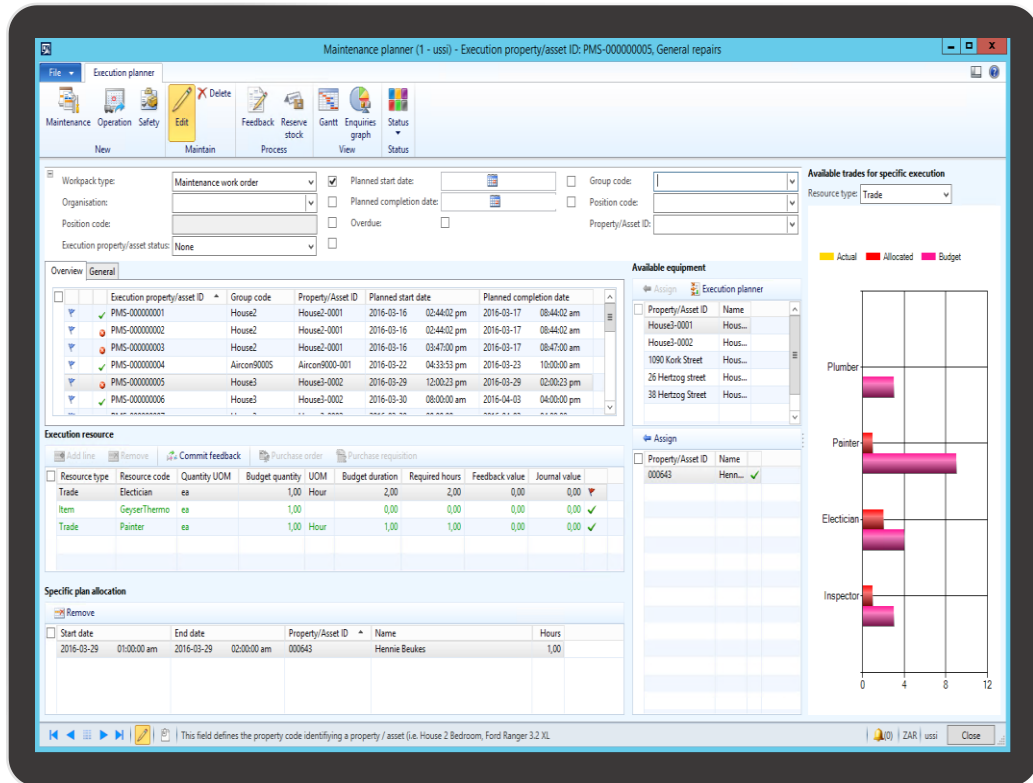

## Key features include:

- Compliance for services, inspections and maintenance.
- Tasks can be allocated to available internal and external resources.
- Comprehensive best practice (template) model for easy work order creation and budget vs actual comparison.
- Corrective, planned and predictive maintenance.
- Predictive maintenance triggered via electronic (IoT) or manual feedback.
- Graphical work planner display
- Resource planning and allocation.
- Auto generation of work orders from maintenance and service forecast.
- Documents and permits management
- Notifications can be sent to internal and external resources
- Plan and record revenue and costs such as raw material, spares, services, labour, support equipment and consumables
- Mobile integration for all onsite work.
- Mobile acceptance and signoff of work orders.
- Planning of services such as cleaning, gardening and security
- Budget and actual cost tracking and comparison
- Comprehensive reports

# Maintenance Management

Drag and drop resource allocation and resource balancing