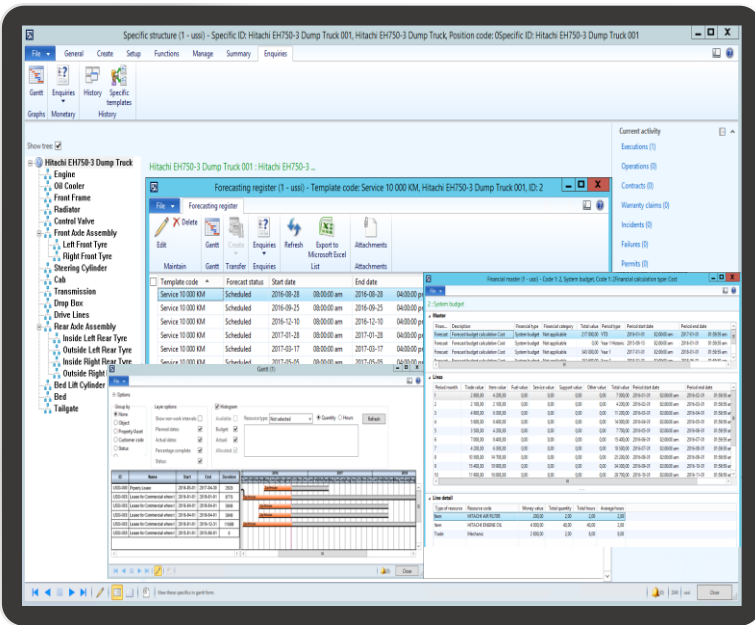

## Improve fleet availability

Focus on delivering high asset availability for optimized utilization and revenue for all your assets such as cars, trucks, construction vehicles etc.

## Key features include:

- Compliance for services, inspections and maintenance.
- Tasks can be allocated to available internal and external resources.
- Comprehensive best practice (template) model for easy work order creation and budget vs actual comparison.
- Corrective, planned and predictive maintenance.
- Predictive maintenance triggered via electronic (IoT) or manual feedback.
- Graphical work planner display
- Resource planning and allocation.
- Auto generation of work orders from maintenance and service forecast.
- Documents and permits management
- Notifications can be sent to internal and external resources
- Plan and record revenue and costs such as raw material, spares, services, labour, support equipment and consumables
- Mobile integration for all onsite work.
- Mobile acceptance and signoff of work orders.
- Planning of services such as cleaning, gardening and security
- Budget and actual cost tracking and comparison
- Comprehensive reports

# Maintenance Management

Drag and drop resource allocation and resource balancing