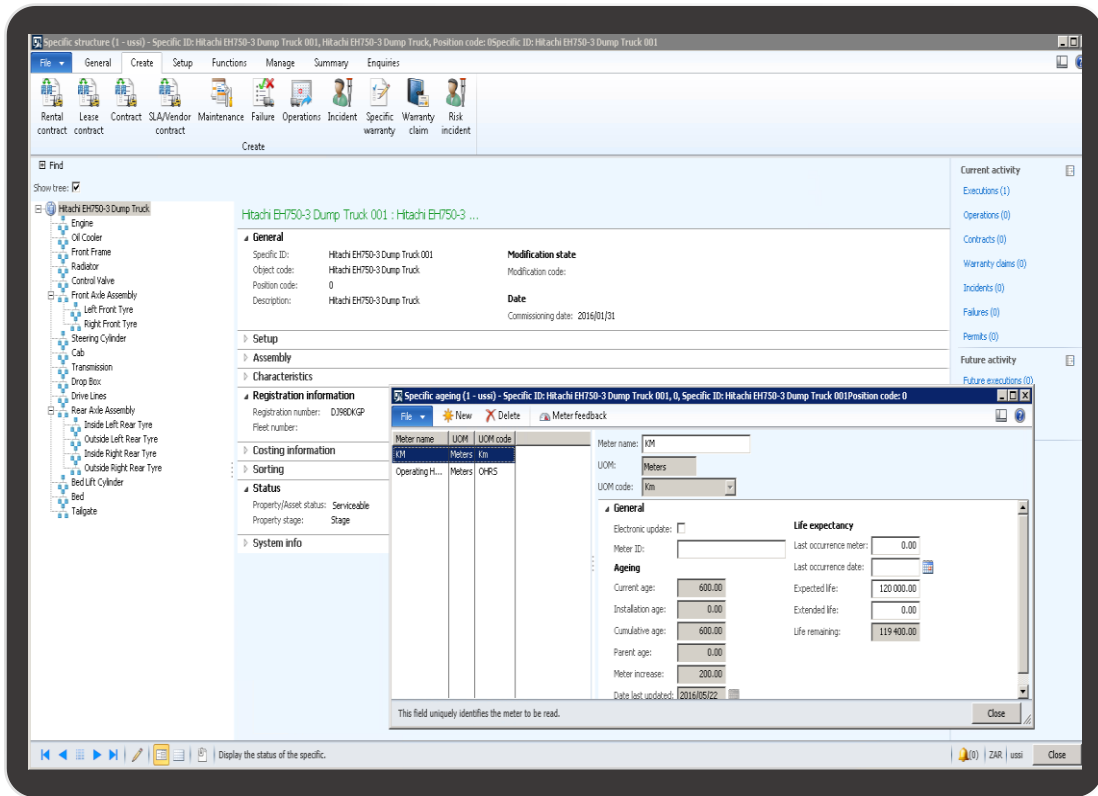

Purple Fleet Asset and Equipment Register

Single-point visibility

One central asset register for instant visibility

Key features include:

- Manage all fleet assets (vehicles, trucks, etc.) in one or multiple companies across multiple geographies.
- Easy navigation to any asset by group, location, status or owner.
- Graphical asset hierarchical view
- Tracking status of assets in terms of maintenance serviceability and operational availability
- Notifications and scheduled reports for reported failures, maintenance due and incidents reported.
- Comprehensive history of related failures, incidents, maintenance and operations
- Management of safety equipment inspections
- Control all contractual, safety and maintenance documentation.
- Monitoring of asset lifecycle costs and revenues.
- Web based, mobile and cloud access
- Comprehensive asset or equipment management reports

Asset and Equipment Register

Instant visibility
and
springboard for
all functions
from
maintenance to
contract
allocation

Key Benefits include:

- Save time by managing several assets at the same time
- Instant visibility of all assets through hierarchical views and associated information including history
- Save costs by using one solution for all asset types and industries such as mining, fleet, facilities and manufacturing
- Manage more effectively by real time monitoring of revenue and cost
- Better utilisation of company resources
- Complete life cycle cost management