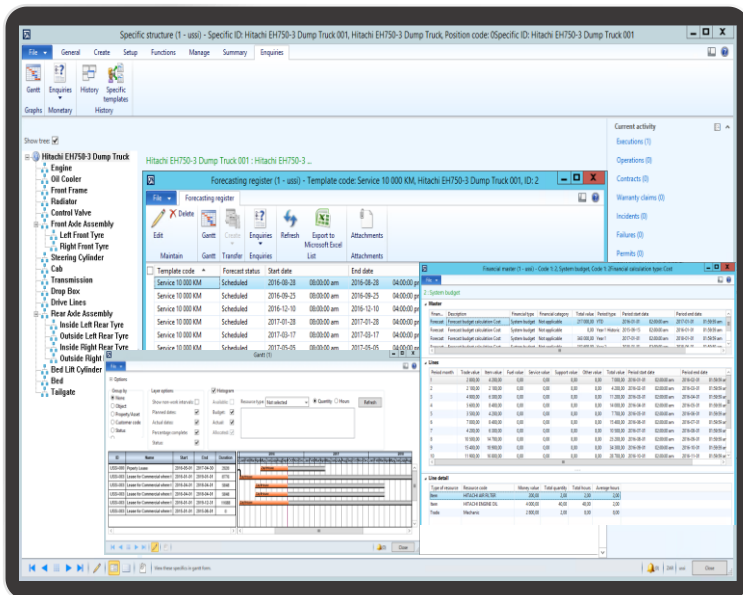

Purple Fleet Asset and Equipment Register

Single-point visibility

One central asset register for instant visibility

Key features include:

- Manage all fleet assets (vehicles, trucks, etc.) in one or multiple companies across multiple geographies.
- Easy navigation to any asset by group, location, status or owner.
- Graphical asset hierarchical view
- Tracking status of assets in terms of maintenance serviceability and operational availability
- Notifications and scheduled reports for reported failures, maintenance due and incidents reported.
- Comprehensive history of related failures, incidents, maintenance and operations
- Management of safety equipment inspections
- Control all contractual, safety and maintenance documentation.
- Monitoring of asset lifecycle costs and revenues.
- Web based, mobile and cloud access
- Comprehensive asset or equipment management reports

Asset and Equipment Register

Instant visibility
and
springboard for
all functions
from
maintenance to
contract
allocation

Key Benefits include:

- Save time by managing several assets at the same time
- Instant visibility of all assets through hierarchical views and associated information including history
- Save costs by using one solution for all asset types and industries such as mining, fleet, facilities and manufacturing
- Manage more effectively by real time monitoring of revenue and cost
- Better utilisation of company resources
- Complete life cycle cost management