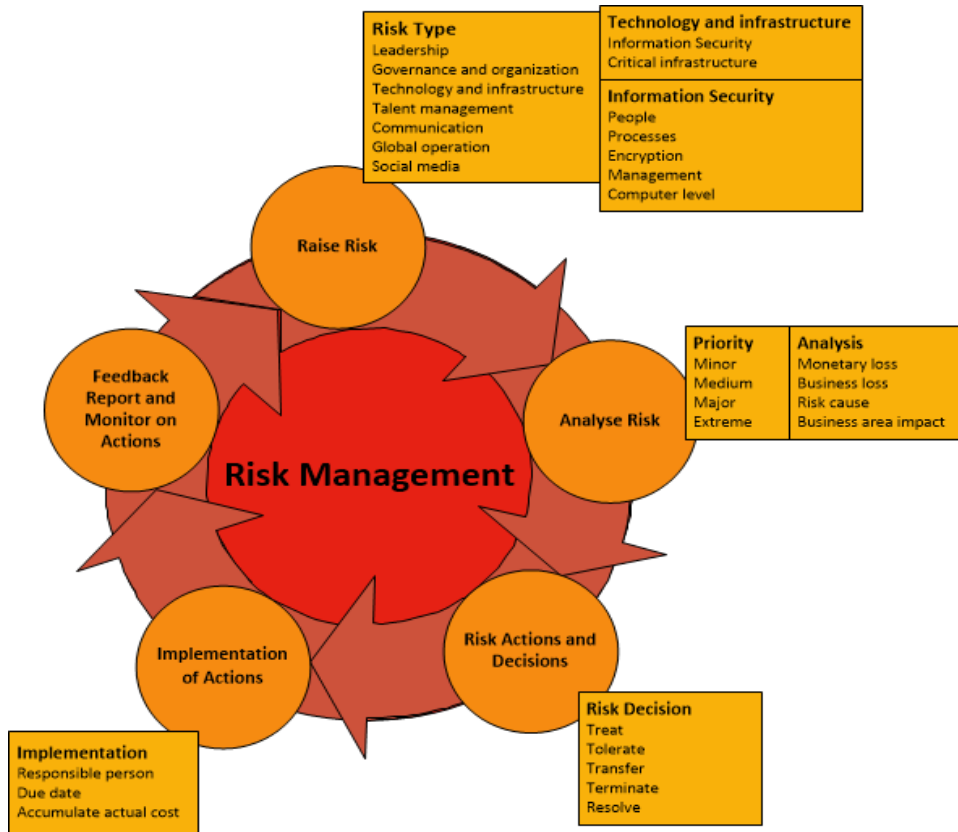

Purple EAM

Enterprise Risk Management (ERM)

Facing risks is inevitable

Understanding corporate and asset related risks and the active management and mitigation of the bespoke is crucial for the modern day enterprise. This module enables the definition of risk profiles, risk appetite and the management of all registered risks across the enterprise.

Key features include:

- Identify and assess risk to the achievement of your business objectives
- Assess the effectiveness and efficiency of current risk responses against the full breadth of strategic, operational, financial and compliance risks
- Reduce cost and improve effectiveness of governance, risk and compliance activities
- Evaluate the effectiveness of your risk culture
- Align risk strategy with performance
- Support development of risk transfer strategies

		RISK ASSESSMENT				
IMPACT		Rare	Unlikely	Possible	Likely	Almost Certain
	Catastrophic				1	
Major			12		2	8
Moderate			4, 10, 11	7, 13	3	6
Minor	16	9, 12, 14, 17				5
Negligible	15					
		Rare	Unlikely	Possible	Likely	Almost Certain

Enterprise Risk Management (ERM)

Integrated Risk Management

Key benefits include:

- An ERM which is running on the same platform as your ERP - 100% integrated with your backbone.
- One central version of the truth.
- Enablement and creation of a risk focused culture.
- Easy to identify, register, manage and track all risk related incidents throughout a centralized or decentralized organization.
- Standardized risk management and reporting.
- Effective use of corporate resources.
- Regulatory compliance
- Improved stakeholder visibility