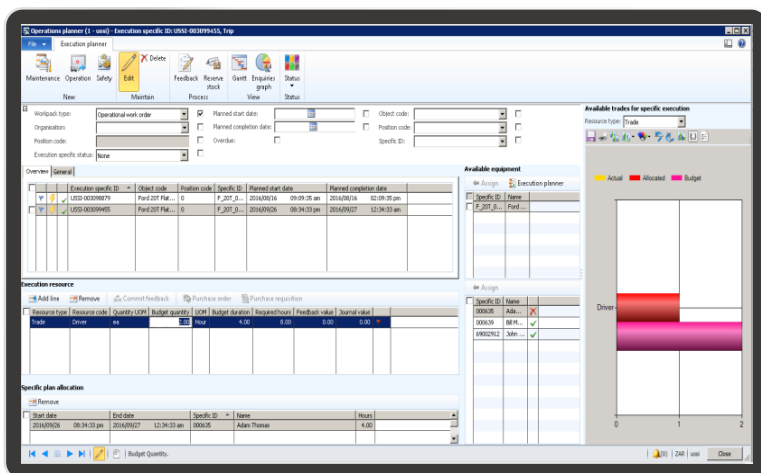

## Complete visibility

Operational management of all mobile assets, including resources, trips, fuel, tyres, freight.

## Key features include:

- Visibility on all assets in one or multiple companies across multiple geographies.
- Easy navigation to assets by group, location, status or owner.
- Graphical hierarchical view of assets
- Graphical work planner display
- Resource planning and allocation.
- Auto generation of operational orders from operational forecast.
- Documents and permits management
- Notifications can be sent to internal and external resources
- Plan and record revenue and costs such as labour, support equipment and fuel
- Track raw material movements
- Mobile integration for all onsite work.
- Mobile acceptance and signoff of work orders.
- Tracking asset operational availability, allocation and usage
- Notifications and scheduled reports for reported failures, maintenance due and incidents reported.
- Comprehensive history of related failures, incidents, maintenance and operations
- Comprehensive asset or equipment management reports on utilisation
- Route management

## Key benefits include:

- Simple, integrated scheduling of operational plan with related budgets
- Route and trip visibility
- Easy visibility of demand versus capacity
- Easy visibility of actual versus planned utilisation
- Multi meter utilisation feedback for integrated maintenance forecasting
- Consumption tracking per time bucket
- Complete asset and equipment life cycle management
- Quick visibility on asset utilization and availability.