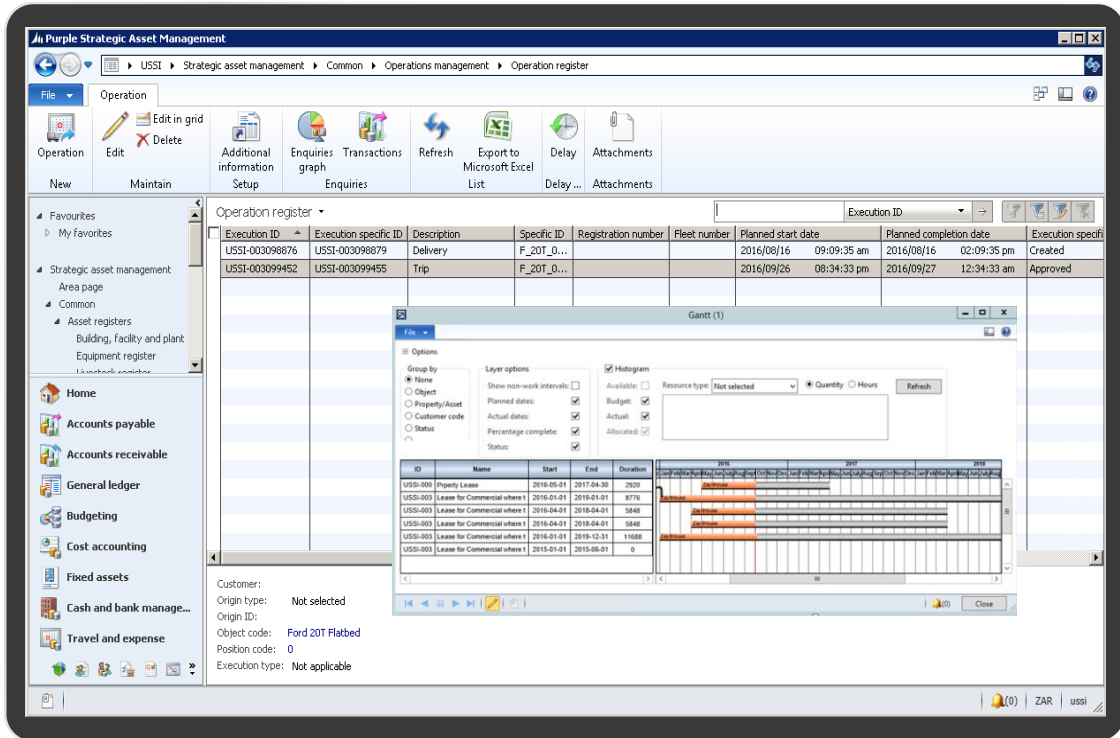

## Complete visibility

Operational management of all mobile assets, including resources, trips, fuel, tyres, freight.

## Key features include:

- Visibility on all assets in one or multiple companies across multiple geographies.
- Easy navigation to assets by group, location, status or owner.
- Graphical hierarchical view of assets
- Graphical work planner display
- Resource planning and allocation.
- Auto generation of operational orders from operational forecast.
- Documents and permits management
- Notifications can be sent to internal and external resources
- Plan and record revenue and costs such as labour, support equipment and fuel
- Track raw material movements
- Mobile integration for all onsite work.
- Mobile acceptance and signoff of work orders.
- Tracking asset operational availability, allocation and usage
- Notifications and scheduled reports for reported failures, maintenance due and incidents reported.
- Comprehensive history of related failures, incidents, maintenance and operations
- Comprehensive asset or equipment management reports on utilisation
- Route management

# Operations Management

Quick and easy access to all operations

## Key benefits include:

- Simple, integrated scheduling of operational plan with related budgets
- Route and trip visibility
- Easy visibility of demand versus capacity
- Easy visibility of actual versus planned utilisation
- Multi meter utilisation feedback for integrated maintenance forecasting
- Consumption tracking per time bucket
- Complete asset and equipment life cycle management
- Quick visibility on asset utilization and availability.