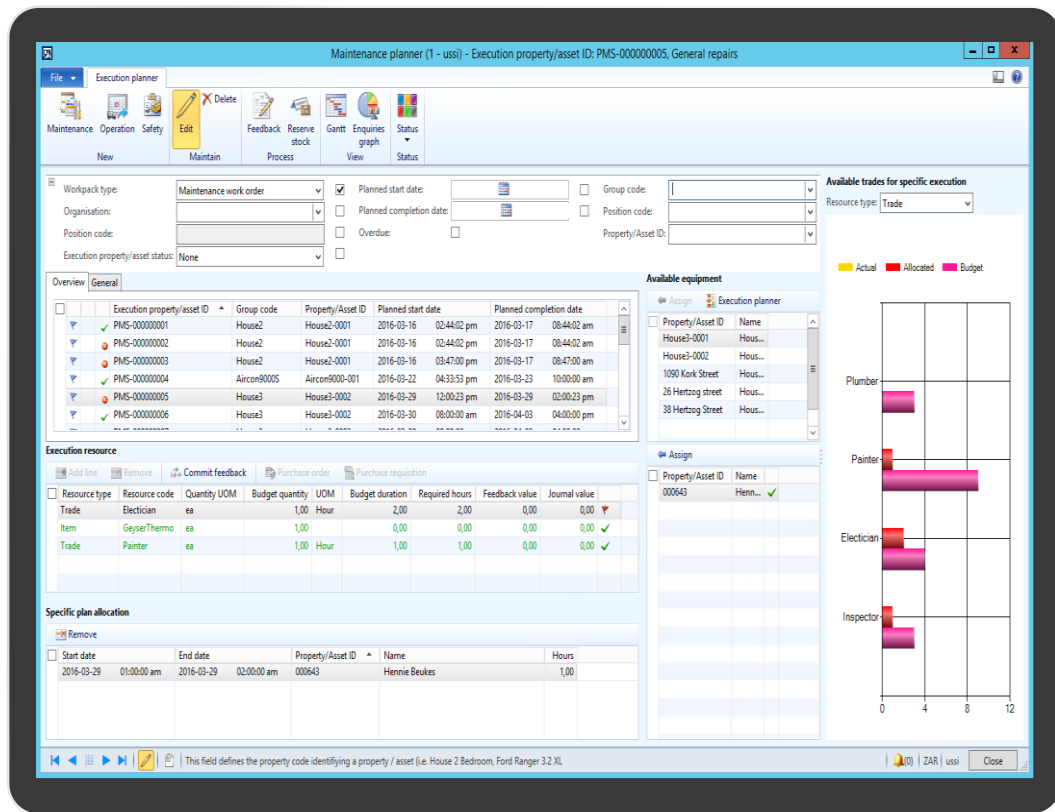

## Key features include:

- Compliance for services, inspections and maintenance.
- Tasks can be allocated to available internal and external resources.
- Comprehensive best practice (template) model for easy work order creation and budget vs actual comparison.
- Corrective, planned and predictive maintenance.
- Predictive maintenance triggered via electronic (IoT) or manual feedback.
- Graphical work planner display
- Resource planning and allocation.
- Auto generation of work orders from maintenance and service forecast.
- Documents and permits management
- Notifications can be sent to internal and external resources
- Plan and record revenue and costs such as raw material, spares, services, labour, support equipment and consumables
- Mobile integration for all onsite work.
- Mobile acceptance and signoff of work orders.
- Planning of services such as cleaning, gardening and security
- Budget and actual cost tracking and comparison
- Comprehensive reports

# Maintenance Management

Drag and drop resource allocation and resource balancing