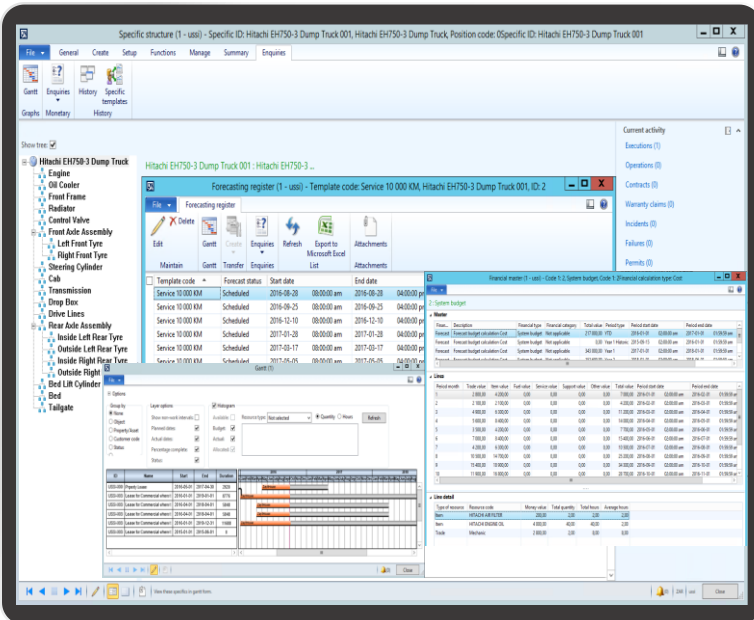

# Purple EAM Maintenance Management

**Improve asset availability**  
Focus on delivering high asset availability for optimized utilization and revenue.

## Key features include:

- Compliance for services, inspections and maintenance.
- Tasks can be allocated to available internal and external resources.
- Comprehensive best practice (template) model for easy work order creation and budget vs actual comparison.
- Corrective, planned and predictive maintenance.
- Predictive maintenance triggered via electronic (IoT) or manual feedback.
- Graphical work planner display
- Resource planning and allocation.
- Auto generation of work orders from maintenance and service forecast.
- Documents and permits management
- Notifications can be sent to internal and external resources
- Plan and record revenue and costs such as raw material, spares, services, labour, support equipment and consumables
- Mobile integration for all onsite work.
- Mobile acceptance and signoff of work orders.
- Planning of services such as cleaning, gardening and security
- Budget and actual cost tracking and comparison
- Comprehensive reports

# Maintenance Management

Drag and drop resource allocation and resource balancing