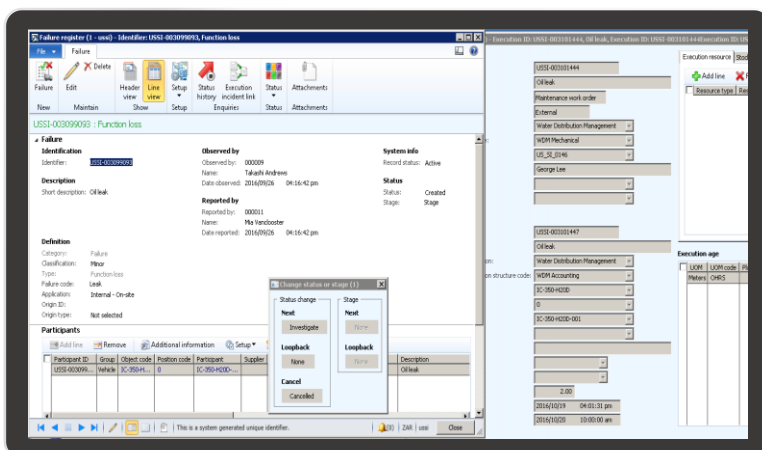

# Purple EAM Failure Management

**Integrated failure and defect management.**

Identification, validation and resolution of failures and the resultant failure analysis.

## Key features include:

- Failure definitions per asset type
- Integrated register for all failures
- Rich detail recorded per failure including reported by, date, location, position, and meter readings.
- Failure tracking and status management
- Failure criticality matrix and auto priority allocation
- Creation of maintenance or inspection work orders for failure validation and resolution
- Auto feedback via integrated maintenance work orders
- Defect definitions by failure type
- Defect definition to cause and part number level
- Defect analysis
- Notifications and scheduled reports on failures, their frequency of failures, and defects.
- Web based, mobile and cloud access
- Auto failure creation via IoT integration