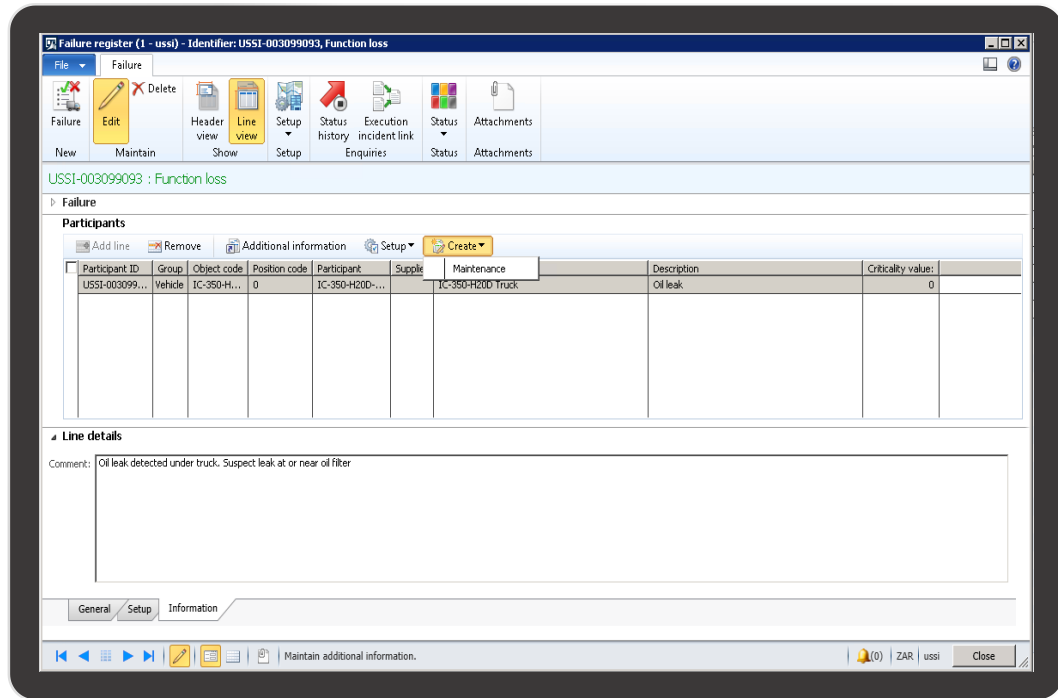

Failure Management

Detail comments
per failure for
effective
communication

Key benefits include:

- Reduced manual efforts involved in failure entry by integration with maintenance and service order systems.
- Repository of all registered failures and their outcomes.
- Database for failure and reliability analysis.
- Improved communication and coordination between customer, assembly house, part suppliers, design engineers
- Integrated database for effective correlation between utilisation, failures, defects and resolutions

Single-point failure visibility

Improved communication and coordination between all asset and product lifecycle role players.

Purple Window

For more information about Purple Window and Purple EAM modules visit eam.purple-window.com

Purple Window is an SIS Global Company Certified for Microsoft Dynamics President's Club for Microsoft Dynamics