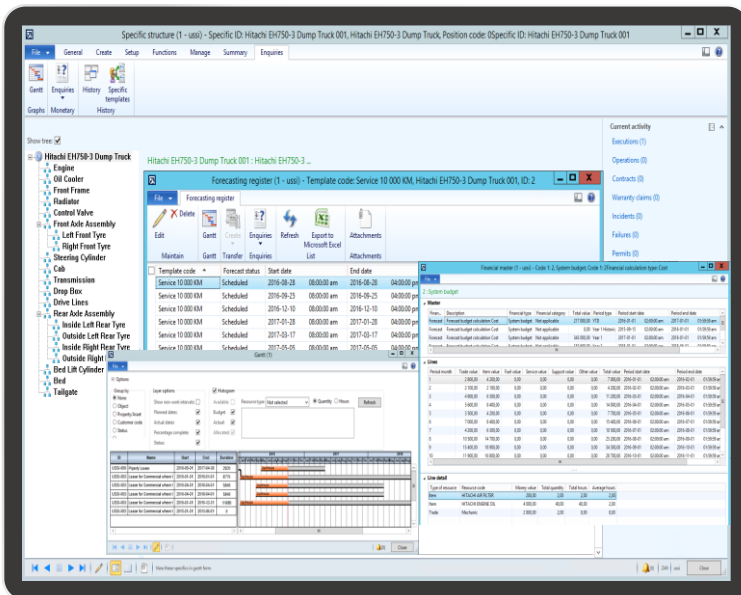

## Single-point visibility

One central asset register for instant visibility

## Key features include:

- Manage all assets in one or multiple companies across multiple geographies.
- Easy navigation to any asset by group, location, status or owner.
- Graphical asset hierarchical view
- Tracking status of assets in terms of maintenance serviceability and operational availability
- Notifications and scheduled reports for reported failures, maintenance due and incidents reported.
- Comprehensive history of related failures, incidents, maintenance and operations
- Management of safety equipment inspections
- Control all contractual, safety and maintenance documentation.
- Monitoring of asset lifecycle costs and revenues.
- Web based, mobile and cloud access
- Comprehensive asset or equipment management reports