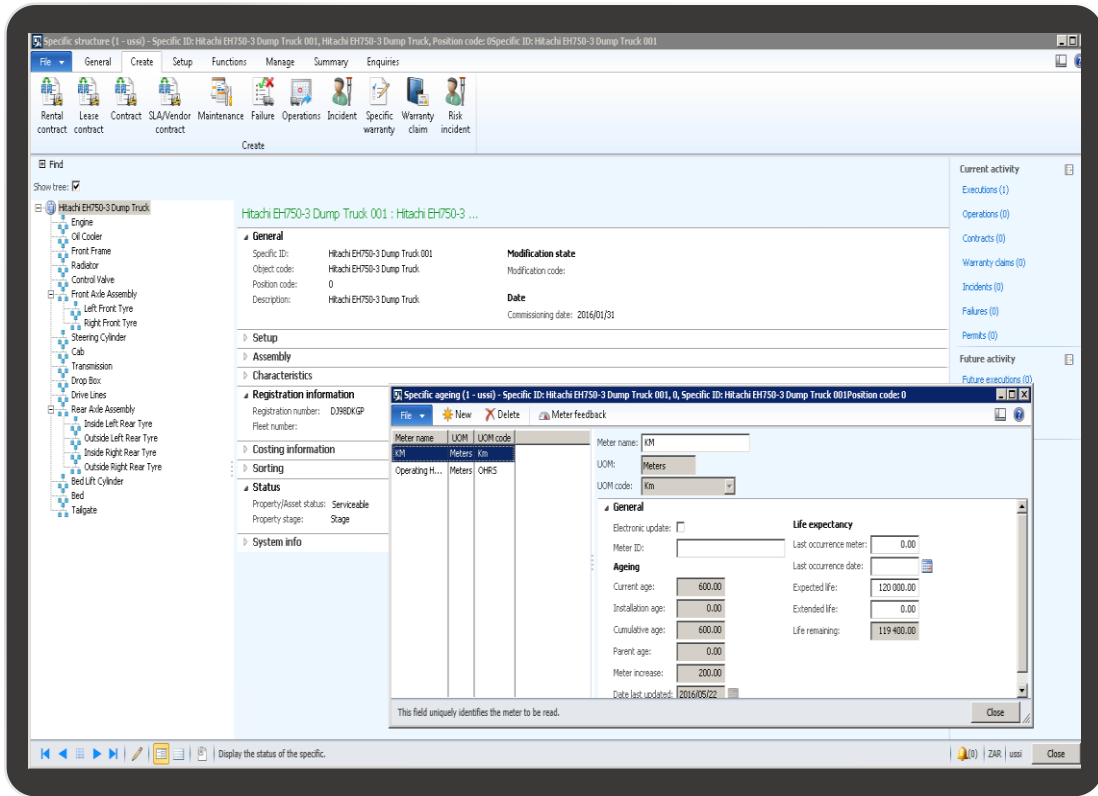

Asset and Equipment Register

Instant visibility
and
springboard for
all functions
from
maintenance to
contract
allocation

Key Benefits include:

- Save time by managing several assets at the same time
- Instant visibility of all assets through hierarchical views and associated information including history
- Save costs by using one solution for all asset types and industries such as mining, fleet, facilities and manufacturing
- Manage more effectively by real time monitoring of revenue and cost
- Better utilisation of company resources
- Complete life cycle cost management

Single-point visibility

One central point to manage, operate, control and optimise the entire asset or equipment fleet

Purple Window

For more information about Purple Window and Purple EAM modules visit eam.purple-window.com

Purple Window is an SIS Global Company Certified for Microsoft Dynamics President's Club for Microsoft Dynamics