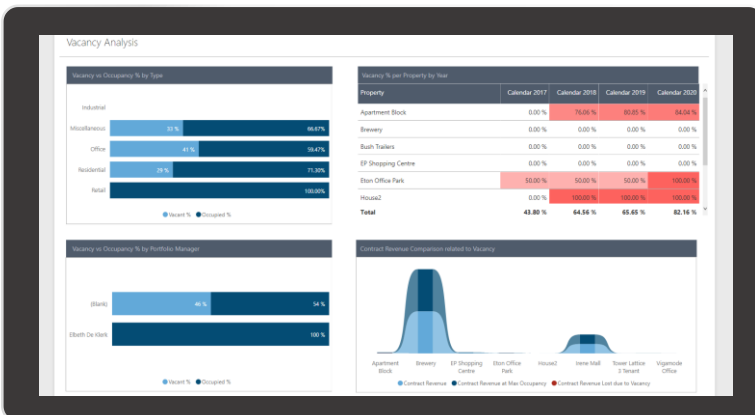

Key features include:

- Support different Real Estate types such as:
  - Office
  - Industrial
  - Retail
  - Residential
  - Miscellaneous
- Within each Real Estate type a multi-level sub-classification exists.
- Best practice templates to simply, standardise and fast-track the creation of lease agreements, SLA agreements and maintenance tasks.
- Some of the key modules are:
  - Lease Management
  - Facility Management
  - Finance General Ledger
  - Vendor & Trade Agreements
  - Tennant Management
  - Mobile workforce
- The solution has been developed in Microsoft's Dynamics D365FO platform and offer superior scalability, one integrated platform and ease of use.
- A HTML5 based mobile applications available for all out of office activities.