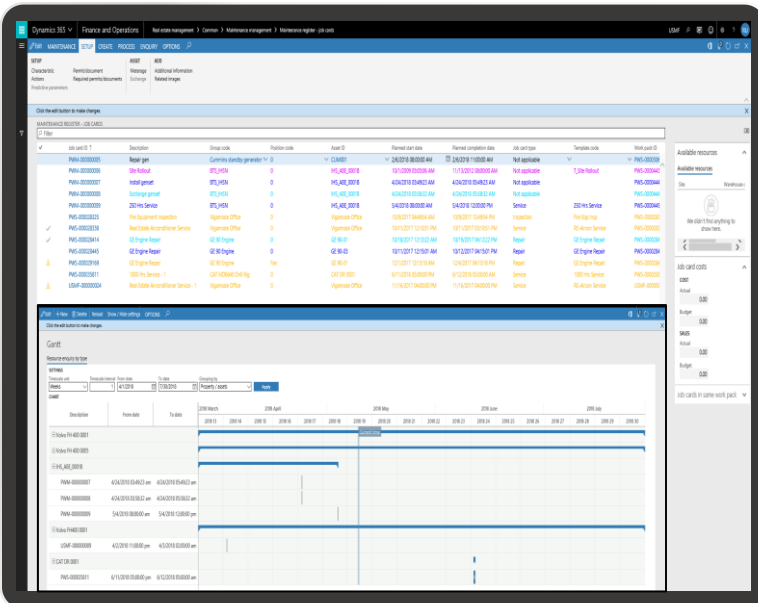

360° EAM Maintenance Management

Improve asset availability
Focus on delivering high asset availability for optimized utilization and revenue.

Key features include:

- Compliance for services, inspections and maintenance.
- Tasks can be allocated to available internal and external resources.
- Comprehensive best practice (template) model for easy work order creation and budget vs actual comparison.
- Corrective, planned, condition and predictive maintenance.
- Predictive maintenance triggered via electronic (IoT) or manual feedback.
- Graphical work planner display
- Resource planning and allocation.
- Auto generation of work orders from maintenance and service forecast.
- Documents and permits management
- Notifications can be sent to internal and external resources
- Plan and record revenue and costs such as raw material, spares, services, labour, support equipment and consumables
- Mobile integration for all onsite work.
- Mobile acceptance and signoff of work orders.
- Planning of services such as cleaning, gardening and security
- Budget and actual cost tracking and comparison
- Comprehensive reports
- Developed within the Microsoft Dynamics D365FO platform

For more information about Purple Window and Purple EAM modules visit eam.purple-window.com

Certified for Microsoft Dynamics
Purple Window is a Microsoft Partner

360° Maintenance Management

Drag and drop resource allocation and resource balancing

Key benefits include:

- Cost savings through integrated planning and improved resource allocation
- Increased productivity through mobile technologies
- Improved communication and customer satisfaction
- Well maintained facilities resulting in higher availability, higher production and higher asset value
- Complete integrated history records drives Industry compliance and safety
- Real time tracking of workforce performance