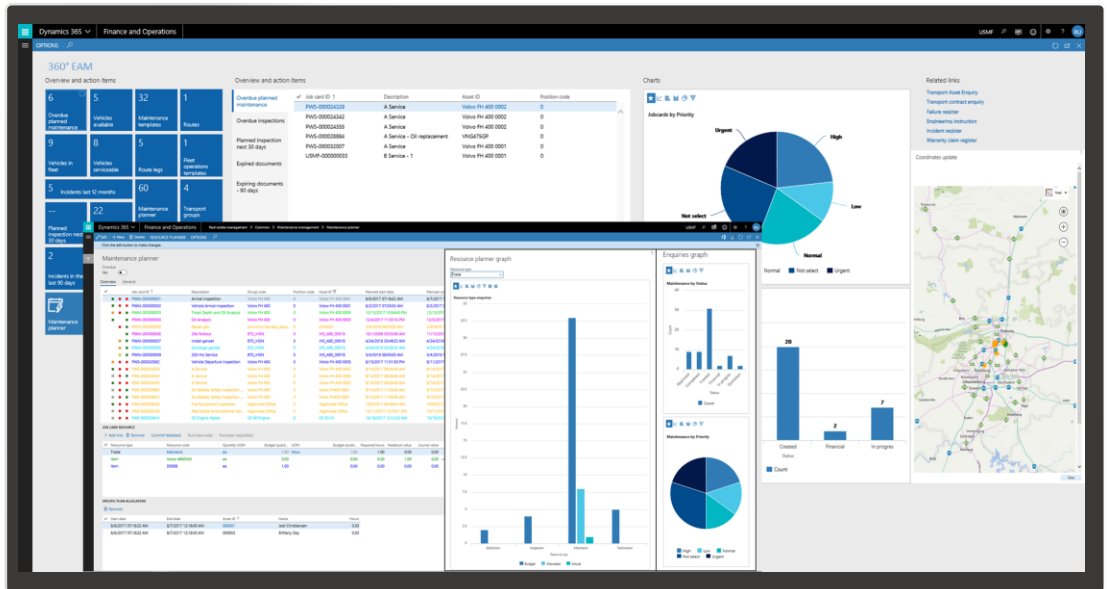

360° EAM Maintenance Management

Improve asset availability
Focus on delivering high asset availability for optimized utilization and revenue.

Key features include:

- Compliance for services, inspections and maintenance.
- Tasks can be allocated to available internal and external resources.
- Comprehensive best practice (template) model for easy work order creation and budget vs actual comparison.
- Corrective, planned, condition and predictive maintenance.
- Predictive maintenance triggered via electronic (IoT) or manual feedback.
- Graphical work planner display
- Resource planning and allocation.
- Auto generation of work orders from maintenance and service forecast.
- Documents and permits management
- Notifications can be sent to internal and external resources
- Plan and record revenue and costs such as raw material, spares, services, labour, support equipment and consumables
- Mobile integration for all onsite work.
- Mobile acceptance and signoff of work orders.
- Planning of services such as cleaning, gardening and security
- Budget and actual cost tracking and comparison
- Comprehensive reports
- Developed within the Microsoft Dynamics D365FO platform

For more information about Purple Window and Purple EAM modules visit eam.purple-window.com

Certified for Microsoft Dynamics
Purple Window is a Microsoft Partner

360° Maintenance Management

Drag and drop resource allocation and resource balancing

Key benefits include:

- Cost savings through integrated planning and improved resource allocation
- Increased productivity through mobile technologies
- Improved communication and customer satisfaction
- Well maintained facilities resulting in higher availability, higher production and higher asset value
- Complete integrated history records drives Industry compliance and safety
- Real time tracking of workforce performance