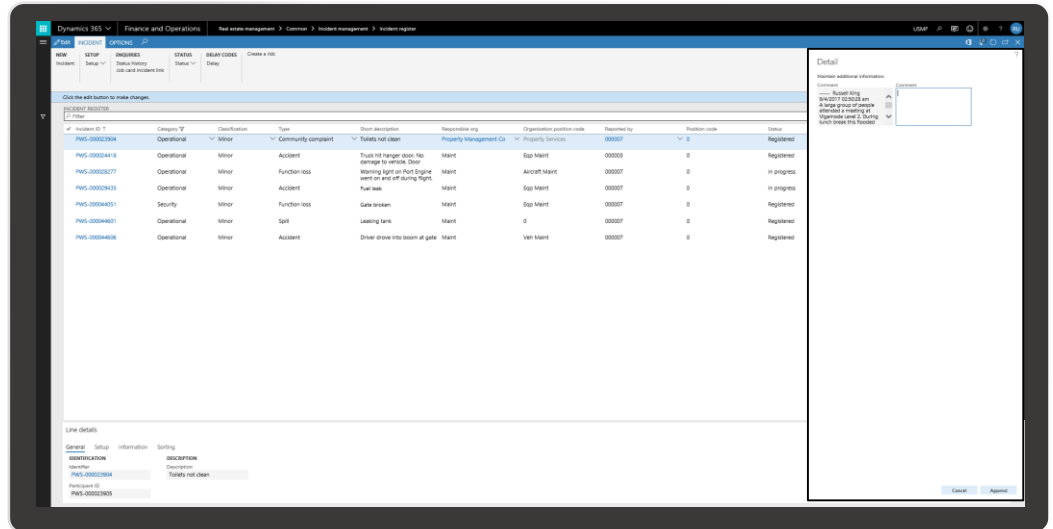

360° EAM Failure Management

Integrated failure and defect management.

Identification, validation and resolution of failures and the resultant failure analysis.

Key features include:

- Failure definitions per asset type
- Integrated register for all failures
- Rich detail recorded per failure including reported by, date, location, position, and meter readings.
- Failure tracking and status management
- Failure criticality matrix and auto priority allocation
- Creation of maintenance or inspection work orders for failure validation and resolution
- Auto feedback via integrated maintenance work orders
- Defect definitions by failure type
- Defect definition to cause and part number level
- Defect analysis
- Notifications and scheduled reports on failures, their frequency of failures, and defects.
- Web based, mobile and cloud access
- Auto failure creation via IoT integration
- Developed within the Microsoft Dynamics D365FO platform, validated and deployed in Microsoft AppSource
- Natively integrated with D365FO ERP

Key benefits include:

- Reduced manual efforts involved in failure entry by integration with maintenance and service order systems.
- Repository of all registered failures and their outcomes.
- Database for failure and reliability analysis.
- Improved communication and coordination between customer, assembly house, part suppliers, design engineers
- Integrated database for effective correlation between utilisation, failures, defects and resolutions