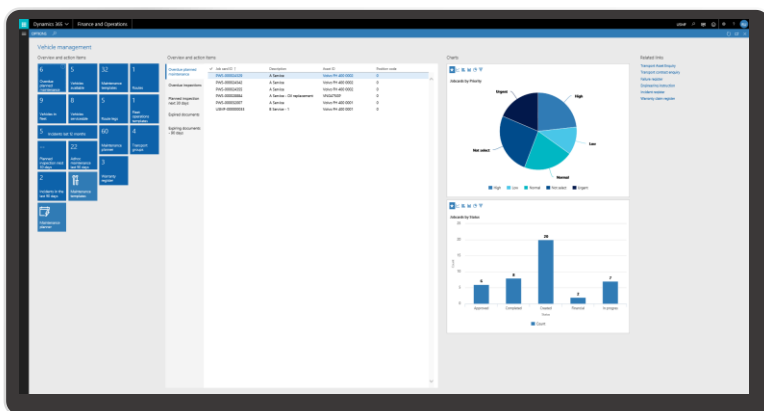

360° EAM Failure Management

Integrated failure and defect management.

Identification, validation and resolution of failures and the resultant failure analysis.

Key features include:

- Failure definitions per asset type
- Integrated register for all failures
- Rich detail recorded per failure including reported by, date, location, position, and meter readings.
- Failure tracking and status management
- Failure criticality matrix and auto priority allocation
- Creation of maintenance or inspection work orders for failure validation and resolution
- Auto feedback via integrated maintenance work orders
- Defect definitions by failure type
- Defect definition to cause and part number level
- Defect analysis
- Notifications and scheduled reports on failures, their frequency of failures, and defects.
- Web based, mobile and cloud access
- Auto failure creation via IoT integration
- Developed within the Microsoft Dynamics D365FO platform, validated and deployed in Microsoft AppSource
- Natively integrated with D365FO ERP

Key benefits include:

- Reduced manual efforts involved in failure entry by integration with maintenance and service order systems.
- Repository of all registered failures and their outcomes.
- Database for failure and reliability analysis.
- Improved communication and coordination between customer, assembly house, part suppliers, design engineers
- Integrated database for effective correlation between utilisation, failures, defects and resolutions