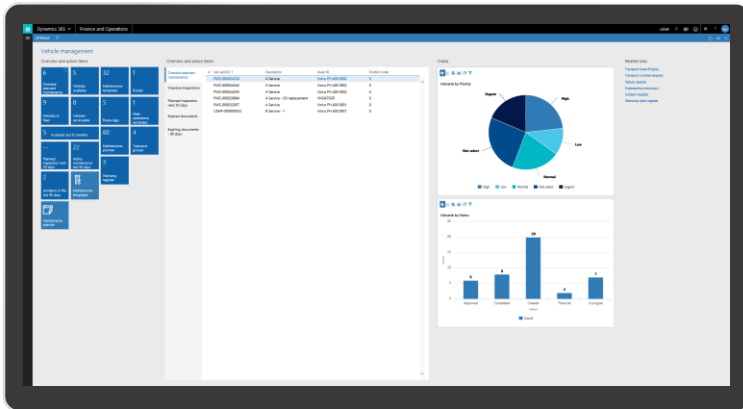

360° EAM Asset and Equipment Register

Single-point visibility

One central asset register for
instant visibility

Key features include:

- Manage all assets in one or multiple companies across multiple geographies.
- Easy navigation to any asset by group, location, status or owner.
- Graphical asset hierarchical view
- Tracking status of assets in terms of maintenance serviceability and operational availability
- Notifications and scheduled reports for reported failures, maintenance due and incidents reported.
- Comprehensive history of related failures, incidents, maintenance and operations
- Management of safety equipment inspections
- Control all contractual, safety and maintenance documentation.
- Monitoring of asset lifecycle costs and revenues.
- Web based, mobile and cloud access
- Comprehensive asset or equipment management reports
- Developed within the Microsoft Dynamics D365FO platform, validated and deployed in Microsoft AppSource
- Natively integrated with D365FO ERP

Instant visibility and springboard for all functions from maintenance to contract allocation

Key Benefits include:

- Save time by managing several assets at the same time
- Instant visibility of all assets through hierarchical views and associated information including history
- Save costs by using one solution for all asset types and industries such as mining, fleet, facilities and manufacturing
- Manage more effectively by real time monitoring of revenue and cost
- Better utilisation of company resources
- Complete life cycle cost management

Single-point visibility

One central point to manage, operate, control and optimise the entire asset or equipment fleet

For more information about Purple Window and Purple EAM modules visit eam.purple-window.com