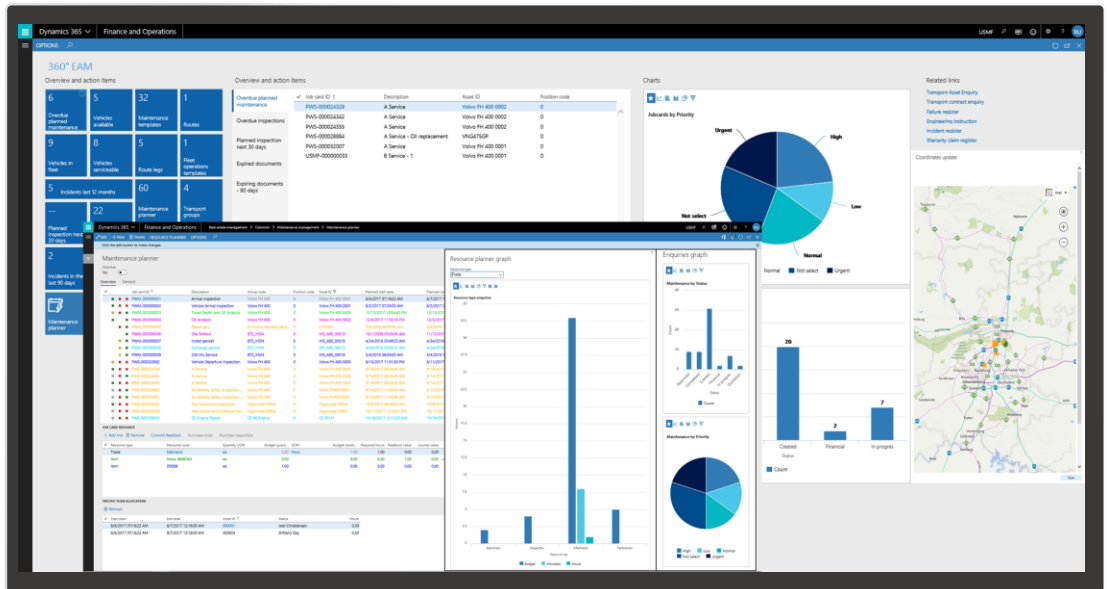

360° EAM Asset and Equipment Register

Single-point visibility

One central asset register for
instant visibility

Key features include:

- Manage all assets in one or multiple companies across multiple geographies.
- Easy navigation to any asset by group, location, status or owner.
- Graphical asset hierarchical view
- Tracking status of assets in terms of maintenance serviceability and operational availability
- Notifications and scheduled reports for reported failures, maintenance due and incidents reported.
- Comprehensive history of related failures, incidents, maintenance and operations
- Management of safety equipment inspections
- Control all contractual, safety and maintenance documentation.
- Monitoring of asset lifecycle costs and revenues.
- Web based, mobile and cloud access
- Comprehensive asset or equipment management reports
- Developed within the Microsoft Dynamics D365FO platform, validated and deployed in Microsoft AppSource
- Natively integrated with D365FO ERP

Purple Window

For more information about Purple Window
and Purple EAM modules visit
eam.purple-window.com

Certified for Microsoft Dynamics
Purple Window is a Microsoft Partner

360° Asset and Equipment Register

Instant visibility and springboard for all functions from maintenance to contract allocation

Key Benefits include:

- Save time by managing several assets at the same time
- Instant visibility of all assets through hierarchical views and associated information including history
- Save costs by using one solution for all asset types and industries such as mining, fleet, facilities and manufacturing
- Manage more effectively by real time monitoring of revenue and cost
- Better utilisation of company resources
- Complete life cycle cost management

Single-point visibility

One central point to manage, operate, control and optimise the entire asset or equipment fleet

For more information about Purple Window and Purple EAM modules visit eam.purple-window.com